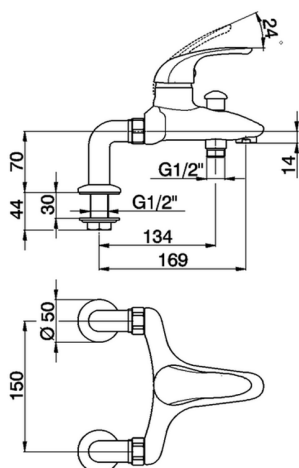

Single lever bath mixer NORMA_NM000083

MODEL **NM000083**

Single lever bath mixer, without shower set, 1/2" M flexible connection

AVAILABLE FINISHINGS

21 21 Chrome

CHARACTERISTICS

Cartridge Spare Parts **ZZ94034000**

35 mm Cartridge

Single lever bath mixer NORMA_NM000083

NM000083

<https://en.huberitalia.com/single-lever-bath-mixer-norma-nm000083>

2024-11-15