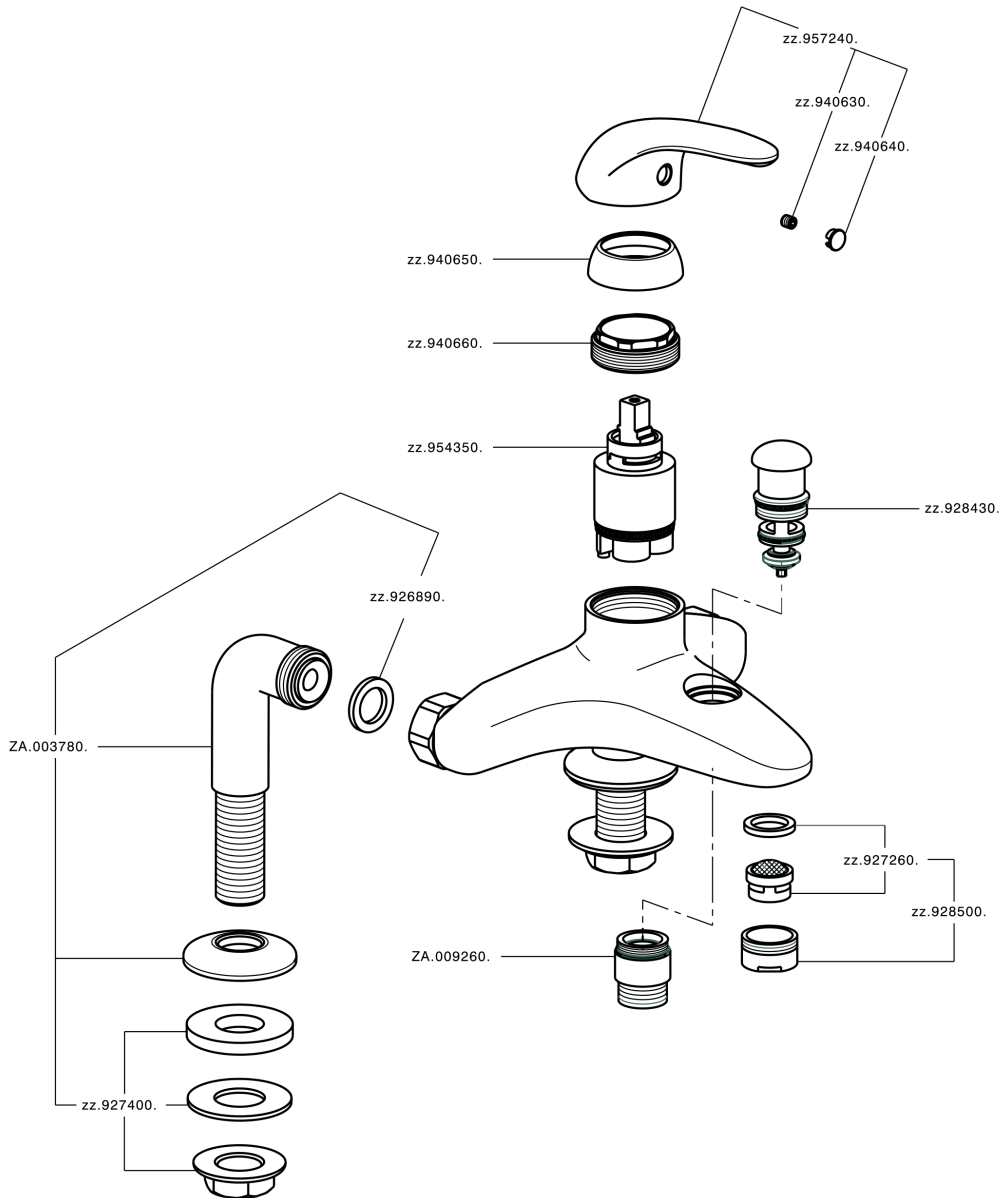

Single lever bath mixer NORMA_NM000083

MODEL **NM000083**

Single lever bath mixer, without shower set, 1/2" M flexible connection

AVAILABLE FINISHINGS

21 21 Chrome

CHARACTERISTICS

Cartridge Spare Parts **ZZ94034000**

35 mm Cartridge

Single lever bath mixer NORMA_NM000083

NM000083

<https://en.huberitalia.com/single-lever-bath-mixer-norma-nm000083>

2024-11-15