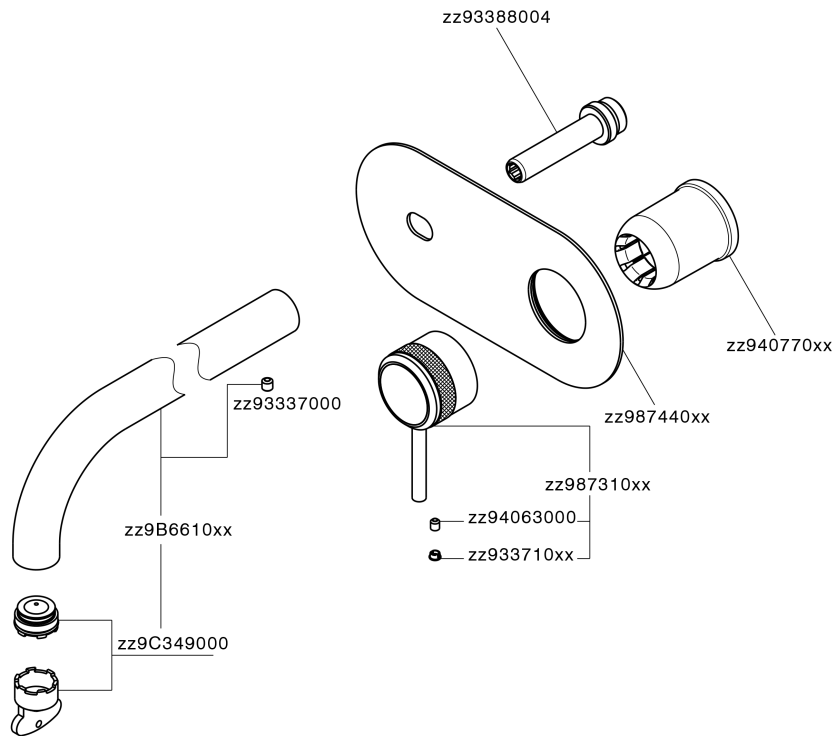

Exposed part for single lever washbasin valve CHRONOS_CR00551C

CR00551C

<https://en.huberitalia.com/exposed-part-for-single-lever-washbasin-valve-chronos-cr00551c>

Concealed single lever washbasin mixer Easy-Box CONCEALED_ZB002450

ZB002450

<https://en.huberitalia.com/concealed-single-lever-washbasin-mixer-easy-box-concealed-zb002450>

2024-11-21