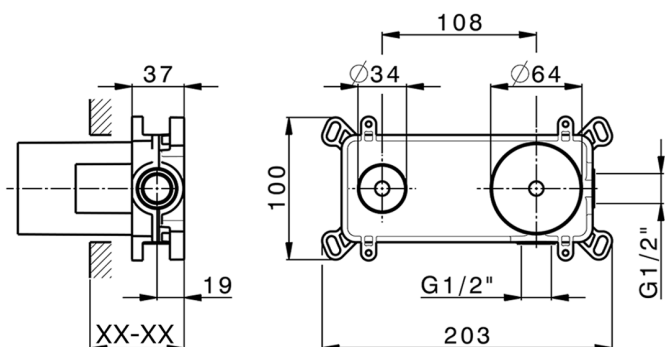

## Exposed part for single lever washbasin valve CHRONOS\_CR00551C

MODEL **CR00551C**

Exposed part for single lever washbasin valve, without concealed part, spout L.300 mm, for item Easy-Box ZB002450 and art. ZB025510

## Concealed single lever washbasin mixer Easy-Box CONCEALED\_ZB002450

MODEL **ZB002450**

Concealed single lever washbasin mixer  
Easy-Box, with protection guard box, without trim kit

AVAILABLE FINISHINGS

CHARACTERISTICS

Concealed **1**  
Cartridge Spare Parts **ZZ95409000**  
**35 mm Cartridge**

Piastra/Plate/Plaque/Platte/Placa

2-3mm: XX 56-76

10mm: XX 48-68