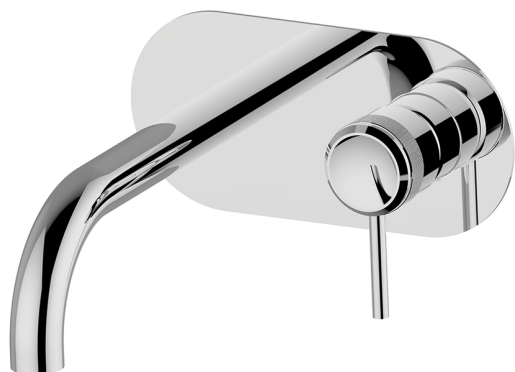

## Exposed part for single lever washbasin valve CHRONOS\_CR00551C

MODEL **CR00551C**

Exposed part for single lever washbasin valve, without concealed part, spout L.300 mm, for item Easy-Box ZB002450 and art. ZB025510

### AVAILABLE FINISHINGS

-  **21** 21 Chrome
-  **2F** 2F Brushed Nickel
-  **2Q** 2Q Black Titanium

## Exposed part for single lever washbasin valve CHRONOS\_CR00551C

CR00551C

<https://en.huberitalia.com/exposed-part-for-single-lever-washbasin-valve-chronos-cr00551c>

## Concealed single lever washbasin mixer Easy-Box CONCEALED\_ZB002450

MODEL **ZB002450**

Concealed single lever washbasin mixer  
Easy-Box, with protection guard box, without trim kit

AVAILABLE FINISHINGS