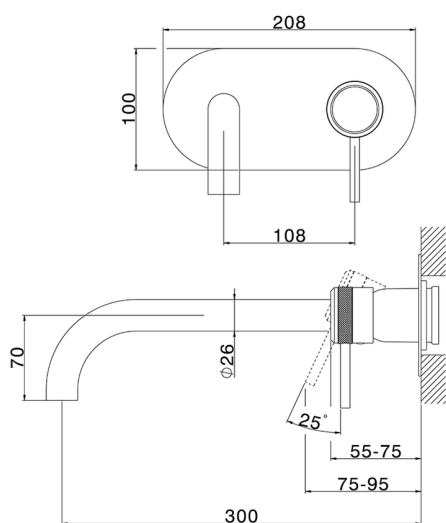

CHARACTERISTICS

Installation **Concealed**
Required concealed parts **ZB002450**