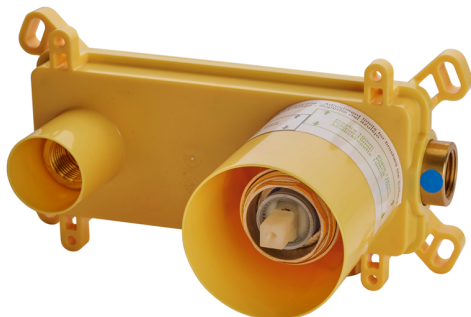

## Exposed part for single lever washbasin valve CHRONOS\_CR00551C

MODEL **CR00551C**

Exposed part for single lever washbasin valve, without concealed part, spout L.300 mm, for item Easy-Box ZB002450 and art. ZB025510

## Exposed part for single lever washbasin valve CHRONOS\_CR00551C

CR00551C

<https://en.huberitalia.com/exposed-part-for-single-lever-washbasin-valve-chronos-cr00551c>

## Concealed single lever washbasin mixer Easy-Box CONCEALED\_ZB002450

MODEL **ZB002450**

Concealed single lever washbasin mixer  
Easy-Box, with protection guard box, without trim kit

AVAILABLE FINISHINGS

CHARACTERISTICS

Concealed **1**  
Cartridge Spare Parts **ZZ95409000**  
**35 mm Cartridge**

Piastra/Plate/Plaque/Platte/Placa

2-3mm: XX 56-76

10mm: XX 48-68