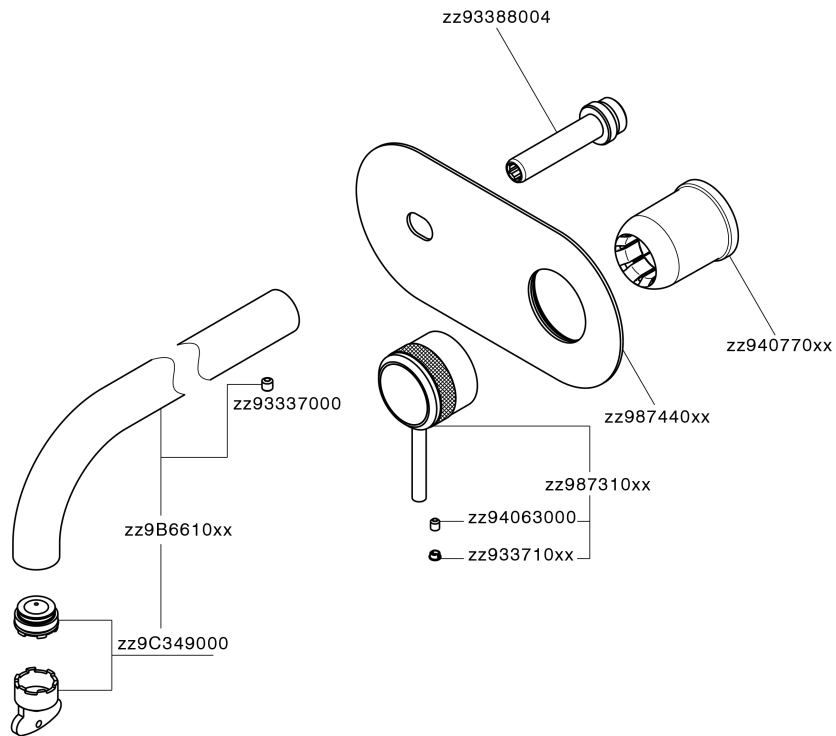

## Exposed part for single lever washbasin valve CHRONOS\_CR00551C

MODEL **CR00551C**

Exposed part for single lever washbasin valve, without concealed part, spout L.300 mm, for item Easy-Box ZB002450 and art. ZB025510

## Exposed part for single lever washbasin valve CHRONOS\_CR00551C

CR00551C

<https://en.huberitalia.com/exposed-part-for-single-lever-washbasin-valve-chronos-cr00551c>

## Concealed single lever washbasin mixer Easy-Box CONCEALED\_ZB002450

MODEL **ZB002450**

Concealed single lever washbasin mixer  
Easy-Box, with protection guard box, without trim kit

AVAILABLE FINISHINGS

CHARACTERISTICS

Concealed **1**  
Cartridge Spare Parts **ZZ95409000**  
**35 mm Cartridge**

Piastra/Plate/Plaque/Platte/Placa

2-3mm: XX 56-76

10mm: XX 48-68