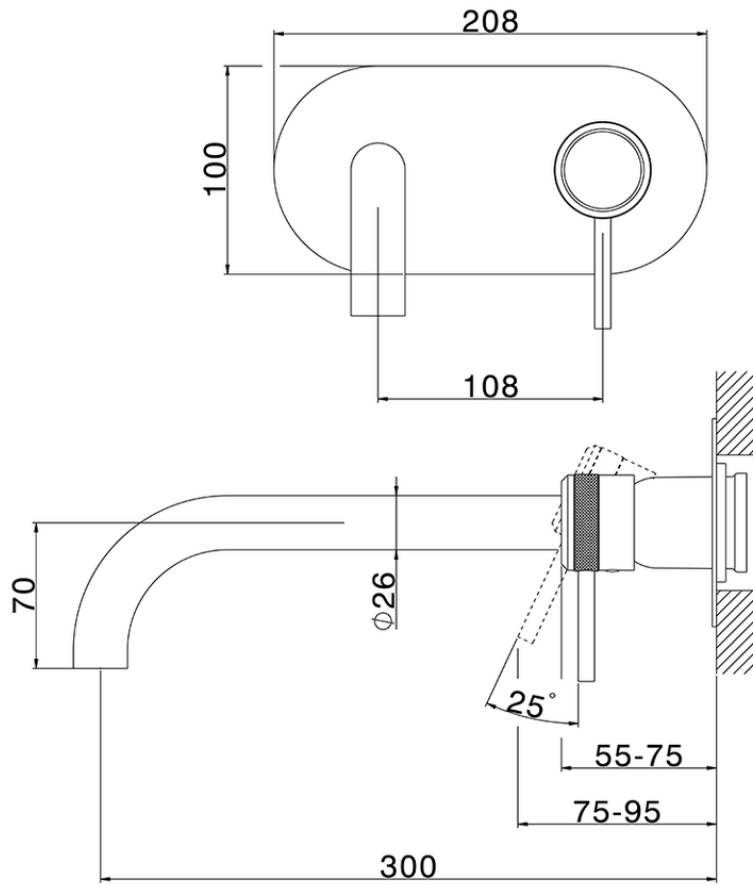

Exposed part for single lever washbasin valve CHRONOS_CR00551C

CR00551C

<https://en.huberitalia.com/exposed-part-for-single-lever-washbasin-valve-chronos-cr00551c>

Piastra/Plate/Plaque/Platte/Placa

2-3mm: XX 56-76

10mm: XX 48-68