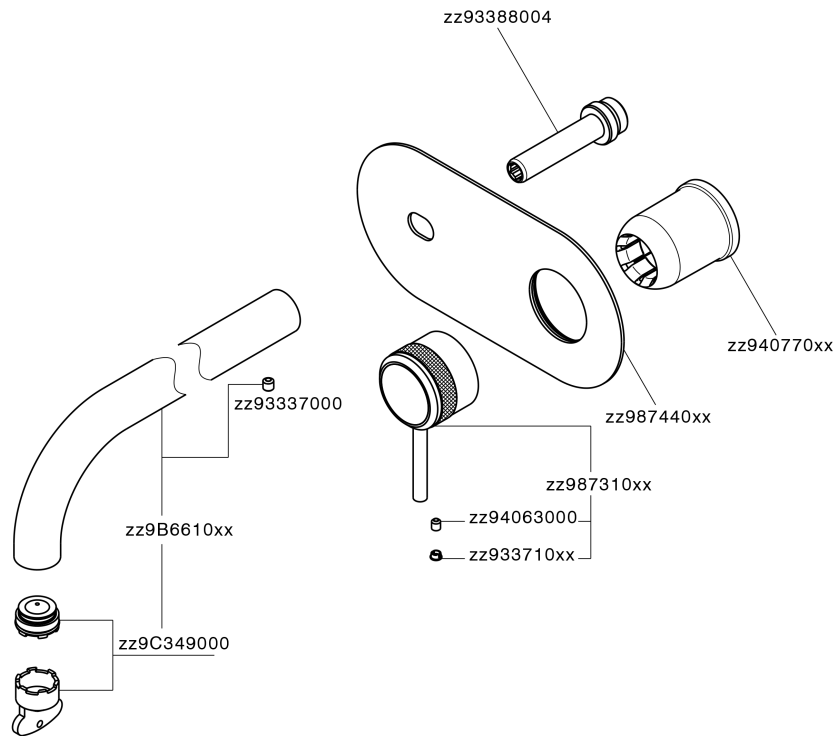

Exposed part for single lever washbasin valve CHRONOS_CR00551C

MODEL **CR00551C**

Exposed part for single lever washbasin valve, without concealed part, spout L.300 mm, for item Easy-Box ZB002450 and art. ZB025510

AVAILABLE FINISHINGS

-  **21** 21 Chrome
-  **2F** 2F Brushed Nickel
-  **2Q** 2Q Black Titanium

CHARACTERISTICS

Installation **Concealed**
 Required concealed parts **ZB002450**

Exposed part for single lever washbasin valve CHRONOS_CR00551C

CR00551C

<https://en.huberitalia.com/exposed-part-for-single-lever-washbasin-valve-chronos-cr00551c>

Concealed single lever washbasin mixer Easy-Box CONCEALED_ZB002450

MODEL **ZB002450**

Concealed single lever washbasin mixer
Easy-Box, with protection guard box, without trim kit

AVAILABLE FINISHINGS

CHARACTERISTICS

Concealed **1**
Cartridge Spare Parts **ZZ95409000**
35 mm Cartridge

Piastra/Plate/Plaque/Platte/Placa

2-3mm: XX 56-76

10mm: XX 48-68

EcoStop

EcoStop feature limits water flow to approximately 50% of maximum output with one point of resistance on setting. Push slightly past the middle stop only when full water output is required. This will save water up to 50%.