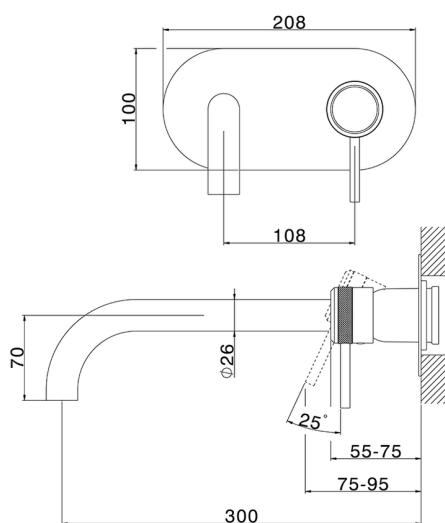

Exposed part for single lever washbasin valve CHRONOS_CR00551C

MODEL **CR00551C**

Exposed part for single lever washbasin valve, without concealed part, spout L.300 mm, for item Easy-Box ZB002450 and art. ZB025510

AVAILABLE FINISHINGS

-  **21** 21 Chrome
-  **2F** 2F Brushed Nickel
-  **2Q** 2Q Black Titanium

CHARACTERISTICS

Installation **Concealed**
 Required concealed parts **ZB002450**

Exposed part for single lever washbasin valve CHRONOS_CR00551C

CR00551C

<https://en.huberitalia.com/exposed-part-for-single-lever-washbasin-valve-chronos-cr00551c>

Concealed single lever washbasin mixer Easy-Box CONCEALED_ZB002450

MODEL **ZB002450**

Concealed single lever washbasin mixer
Easy-Box, with protection guard box, without trim kit

AVAILABLE FINISHINGS

CHARACTERISTICS

Concealed **1**
Cartridge Spare Parts **ZZ95409000**
35 mm Cartridge

Piastra/Plate/Plaque/Platte/Placa

2-3mm: XX 56-76

10mm: XX 48-68

EcoStop

EcoStop feature limits water flow to approximately 50% of maximum output with one point of resistance on setting. Push slightly past the middle stop only when full water output is required. This will save water up to 50%.