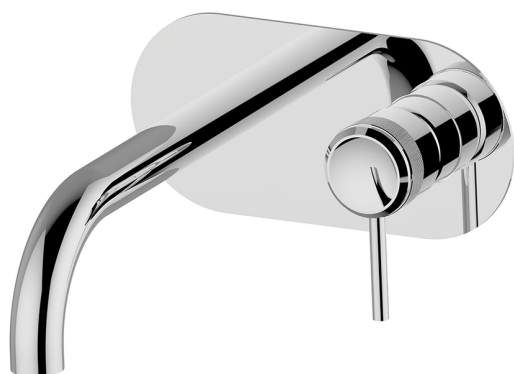

Exposed part for single lever washbasin valve CHRONOS_CR00551C

MODEL **CR00551C**

Exposed part for single lever washbasin valve, without concealed part, spout L.300 mm, for item Easy-Box ZB002450 and art. ZB025510

AVAILABLE FINISHINGS

-  **21** 21 Chrome
-  **2F** 2F Brushed Nickel
-  **2Q** 2Q Black Titanium

CHARACTERISTICS

Installation **Concealed**
 Required concealed parts **ZB002450**

Exposed part for single lever washbasin valve CHRONOS_CR00551C

CR00551C

<https://en.huberitalia.com/exposed-part-for-single-lever-washbasin-valve-chronos-cr00551c>

Concealed single lever washbasin mixer Easy-Box CONCEALED_ZB002450

MODEL **ZB002450**

Concealed single lever washbasin mixer
Easy-Box, with protection guard box, without trim kit

AVAILABLE FINISHINGS

CHARACTERISTICS

Concealed **1**
Cartridge Spare Parts **ZZ95409000**
35 mm Cartridge

Piastra/Plate/Plaque/Platte/Placa

2-3mm: XX 56-76

10mm: XX 48-68

EcoStop

EcoStop feature limits water flow to approximately 50% of maximum output with one point of resistance on setting. Push slightly past the middle stop only when full water output is required. This will save water up to 50%.