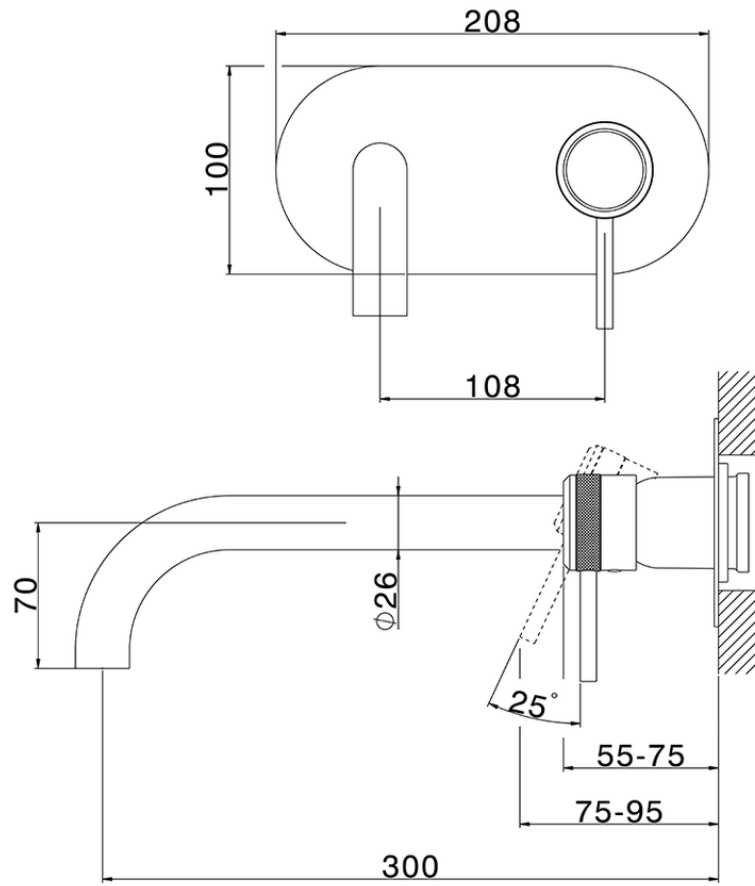

Exposed part for single lever washbasin valve CHRONOS_CR00551C

CR00551C

<https://en.huberitalia.com/exposed-part-for-single-lever-washbasin-valve-chronos-cr00551c>

Piastra/Plate/Plaque/Platte/Placa

2-3mm: XX 56-76

10mm: XX 48-68