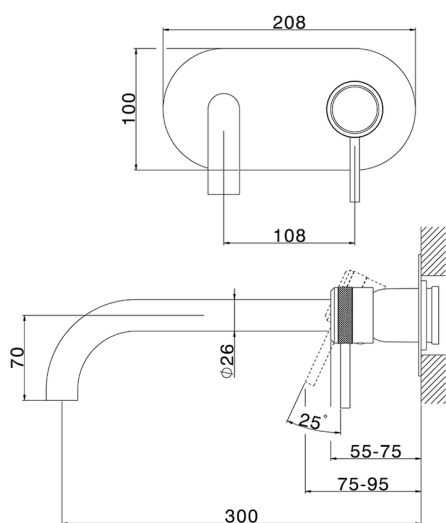

Exposed part for single lever washbasin valve CHRONOS_CR00551C

MODEL **CR00551C**

Exposed part for single lever washbasin valve, without concealed part, spout L.300 mm, for item Easy-Box ZB002450 and art. ZB025510

AVAILABLE FINISHINGS

-  **21** 21 Chrome
-  **2F** 2F Brushed Nickel
-  **2Q** 2Q Black Titanium

CHARACTERISTICS

Installation **Concealed**
 Required concealed parts **ZB002450**

Exposed part for single lever washbasin valve CHRONOS_CR00551C

CR00551C

<https://en.huberitalia.com/exposed-part-for-single-lever-washbasin-valve-chronos-cr00551c>

Concealed single lever washbasin mixer Easy-Box CONCEALED_ZB002450

MODEL **ZB002450**

Concealed single lever washbasin mixer
Easy-Box, with protection guard box, without trim kit

AVAILABLE FINISHINGS

CHARACTERISTICS

Concealed **1**
Cartridge Spare Parts **ZZ95409000**
35 mm Cartridge

Piastra/Plate/Plaque/Platte/Placa

2-3mm: XX 56-76

10mm: XX 48-68

EcoStop

EcoStop feature limits water flow to approximately 50% of maximum output with one point of resistance on setting. Push slightly past the middle stop only when full water output is required. This will save water up to 50%.