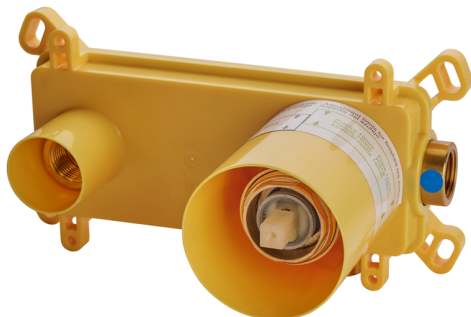

Exposed part for single lever washbasin valve CHRONOS_CR00551C

MODEL **CR00551C**

Exposed part for single lever washbasin valve, without concealed part, spout L.300 mm, for item Easy-Box ZB002450 and art. ZB025510

AVAILABLE FINISHINGS

-  **21** 21 Chrome
-  **2F** 2F Brushed Nickel
-  **2Q** 2Q Black Titanium

CHARACTERISTICS

Installation **Concealed**
 Required concealed parts **ZB002450**

Exposed part for single lever washbasin valve CHRONOS_CR00551C

CR00551C

<https://en.huberitalia.com/exposed-part-for-single-lever-washbasin-valve-chronos-cr00551c>

Concealed single lever washbasin mixer Easy-Box CONCEALED_ZB002450

MODEL **ZB002450**

Concealed single lever washbasin mixer
Easy-Box, with protection guard box, without trim kit

AVAILABLE FINISHINGS

CHARACTERISTICS

Concealed **1**
Cartridge Spare Parts **ZZ95409000**
35 mm Cartridge

Piastra/Plate/Plaque/Platte/Placa

2-3mm: XX 56-76

10mm: XX 48-68

EcoStop

EcoStop feature limits water flow to approximately 50% of maximum output with one point of resistance on setting. Push slightly past the middle stop only when full water output is required. This will save water up to 50%.