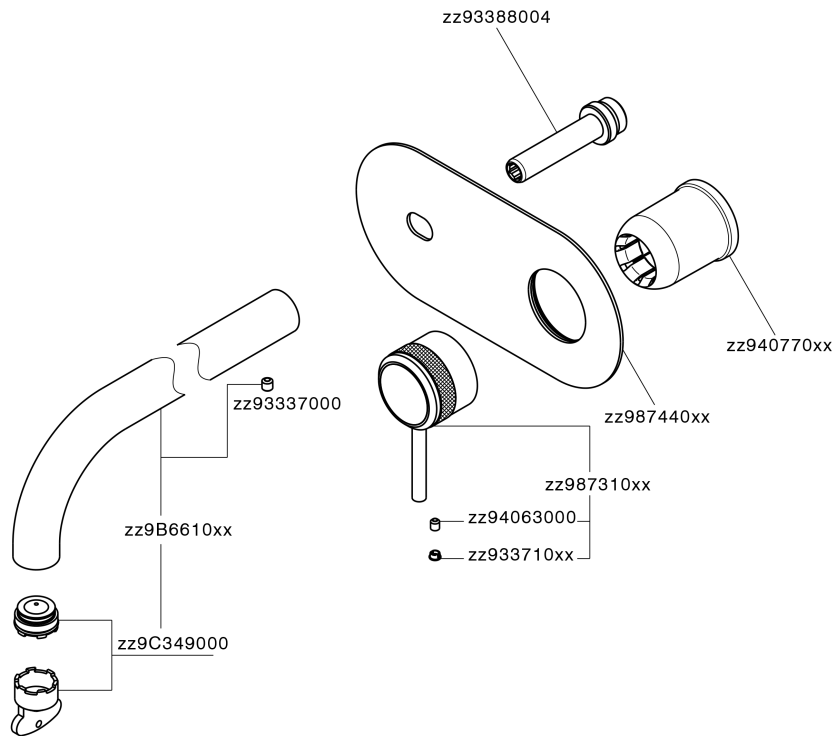

Exposed part for single lever washbasin valve CHRONOS_CR00551C

MODEL **CR00551C**

Exposed part for single lever washbasin valve, without concealed part, spout L.300 mm, for item Easy-Box ZB002450 and art. ZB025510

AVAILABLE FINISHINGS

-  **21** 21 Chrome
-  **2F** 2F Brushed Nickel
-  **2Q** 2Q Black Titanium

CHARACTERISTICS

Installation **Concealed**
 Required concealed parts **ZB002450**

Exposed part for single lever washbasin valve CHRONOS_CR00551C

CR00551C

<https://en.huberitalia.com/exposed-part-for-single-lever-washbasin-valve-chronos-cr00551c>

Concealed single lever washbasin mixer Easy-Box CONCEALED_ZB002450

MODEL **ZB002450**

Concealed single lever washbasin mixer
Easy-Box, with protection guard box, without trim kit

AVAILABLE FINISHINGS

CHARACTERISTICS

Concealed **1**
Cartridge Spare Parts **ZZ95409000**
35 mm Cartridge

Piastra/Plate/Plaque/Platte/Placa

2-3mm: XX 56-76

10mm: XX 48-68

EcoStop

EcoStop feature limits water flow to approximately 50% of maximum output with one point of resistance on setting. Push slightly past the middle stop only when full water output is required. This will save water up to 50%.