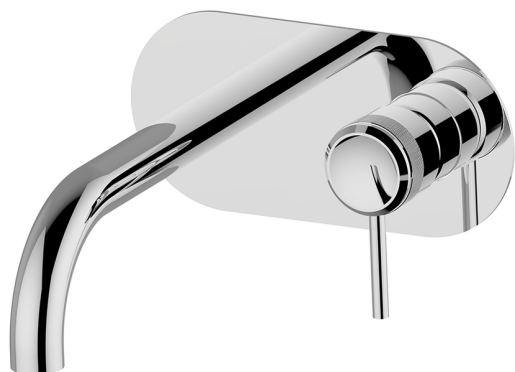

Exposed part for single lever washbasin valve CHRONOS_CR00551C

MODEL **CR00551C**

Exposed part for single lever washbasin valve, without concealed part, spout L.300 mm, for item Easy-Box ZB002450 and art. ZB025510

AVAILABLE FINISHINGS

-  **21** 21 Chrome
-  **2F** 2F Brushed Nickel
-  **2Q** 2Q Black Titanium

CHARACTERISTICS

Installation **Concealed**
 Required concealed parts **ZB002450**

Exposed part for single lever washbasin valve CHRONOS_CR00551C

CR00551C

<https://en.huberitalia.com/exposed-part-for-single-lever-washbasin-valve-chronos-cr00551c>

Concealed single lever washbasin mixer Easy-Box CONCEALED_ZB002450

MODEL **ZB002450**

Concealed single lever washbasin mixer
Easy-Box, with protection guard box, without trim kit

AVAILABLE FINISHINGS

CHARACTERISTICS

Concealed **1**
Cartridge Spare Parts **ZZ95409000**
35 mm Cartridge

Piastra/Plate/Plaque/Platte/Placa

2-3mm: XX 56-76

10mm: XX 48-68

EcoStop

EcoStop feature limits water flow to approximately 50% of maximum output with one point of resistance on setting. Push slightly past the middle stop only when full water output is required. This will save water up to 50%.