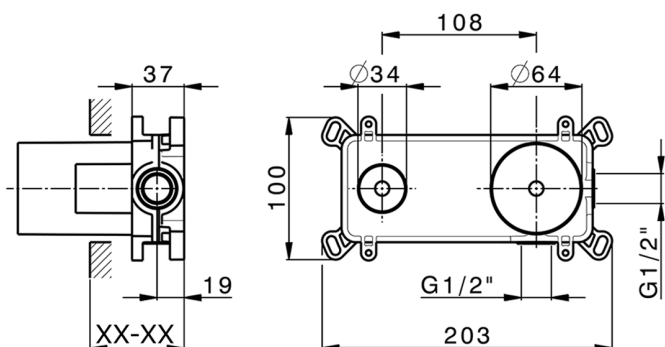

Exposed part for single lever washbasin valve CHRONOS_CR00551C

MODEL **CR00551C**

Exposed part for single lever washbasin valve, without concealed part, spout L.300 mm, for item Easy-Box ZB002450 and art. ZB025510

AVAILABLE FINISHINGS

-  **21** 21 Chrome
-  **2F** 2F Brushed Nickel
-  **2Q** 2Q Black Titanium

CHARACTERISTICS

Installation **Concealed**
 Required concealed parts **ZB002450**

Exposed part for single lever washbasin valve CHRONOS_CR00551C

CR00551C

<https://en.huberitalia.com/exposed-part-for-single-lever-washbasin-valve-chronos-cr00551c>

Concealed single lever washbasin mixer Easy-Box CONCEALED_ZB002450

MODEL **ZB002450**

Concealed single lever washbasin mixer
Easy-Box, with protection guard box, without trim kit

AVAILABLE FINISHINGS

CHARACTERISTICS

Concealed **1**
Cartridge Spare Parts **ZZ95409000**
35 mm Cartridge

Piastra/Plate/Plaque/Platte/Placa

2-3mm: XX 56-76

10mm: XX 48-68

EcoStop

EcoStop feature limits water flow to approximately 50% of maximum output with one point of resistance on setting. Push slightly past the middle stop only when full water output is required. This will save water up to 50%.