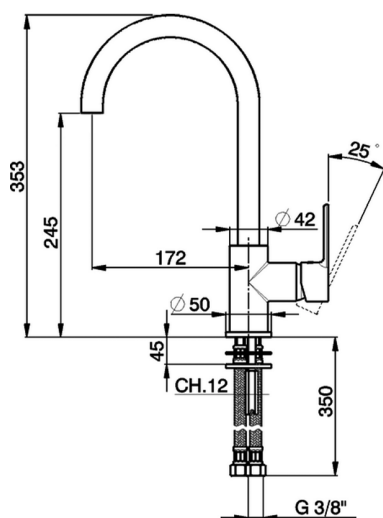

## Single lever sink mixer Energysave KITCHEN\_H2000535

MODEL **H2000535**

Single lever sink mixer Energysave, swivel spout, G.3/8" stainless steel flexible hoses

AVAILABLE FINISHINGS

CHARACTERISTICS

Cartridge Spare Parts **ZZ95409000**

**35 mm Cartridge**

### EcoStop

EcoStop feature limits water flow to approximately 50% of maximum output with one point of resistance on setting. Push slightly past the middle stop only when full water output is required. This will save water up to 50%.