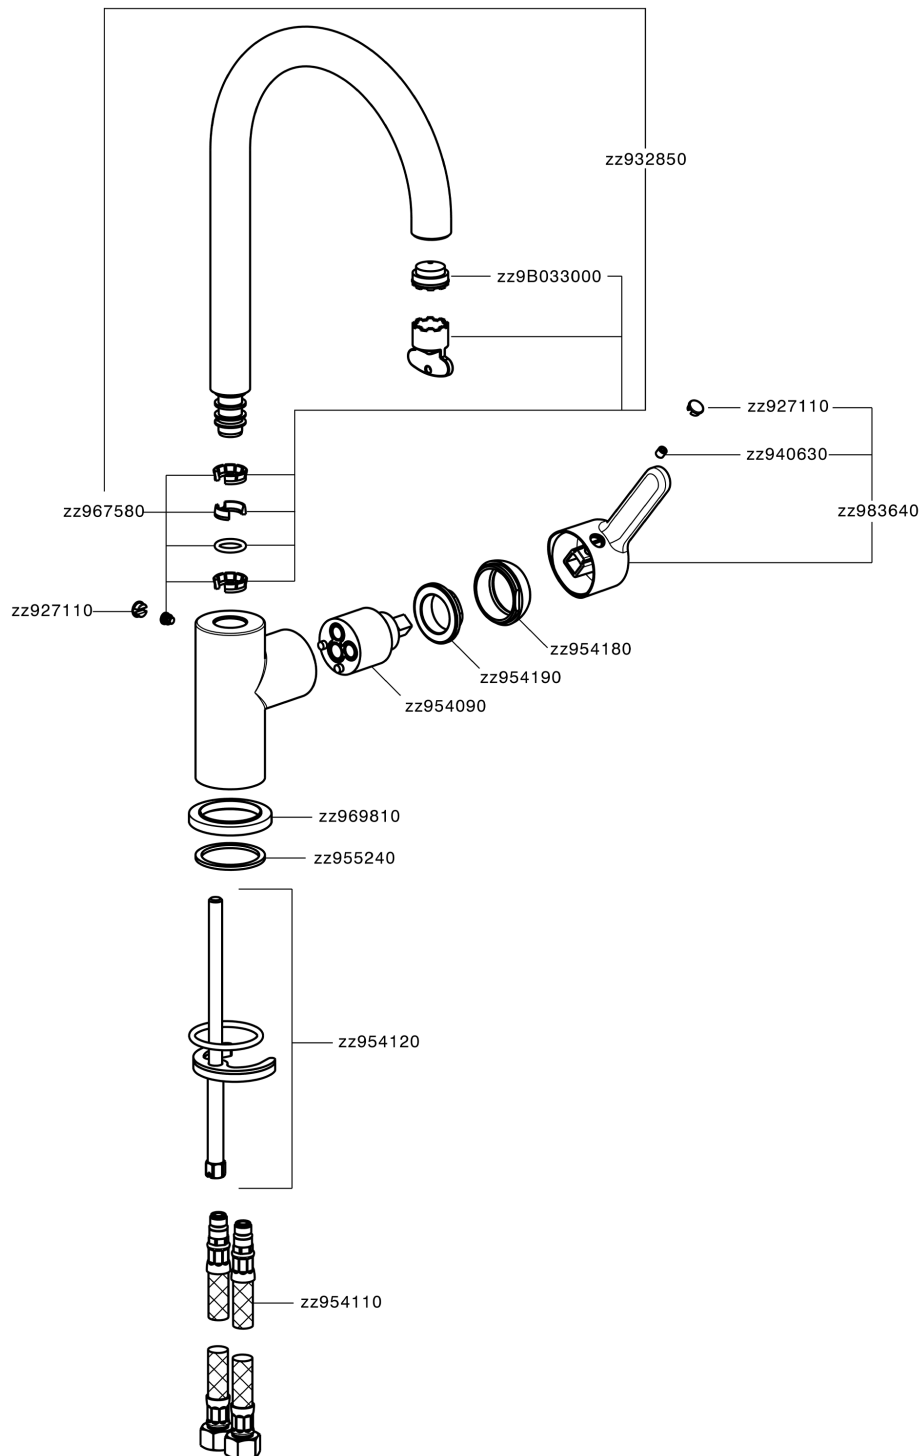

Single lever sink mixer Energysave KITCHEN_H2000535

H2000535

<https://en.huberitalia.com/single-lever-sink-mixer-energysave-kitchen-h2000535>

2024-12-22