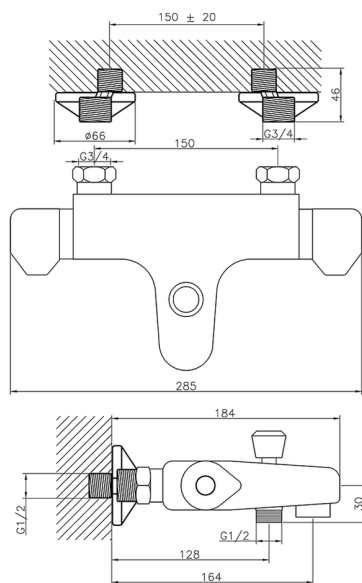

Thermostatic bath mixer CLINIC&TECHNICAL_CLT25010

MODEL **CLT25010**

Thermostatic bath mixer, without shower set, 1/2" M flexible connection

AVAILABLE FINISHINGS

21 21 Chrome

CHARACTERISTICS

Cartridge Spare Parts **24.04A.PP**

8x20 Plus P Thermostatic Valve

Thermostatic

The Huber thermostatic is your personal water manager, helping you to handle, control and save water and energy.

2026-05-16