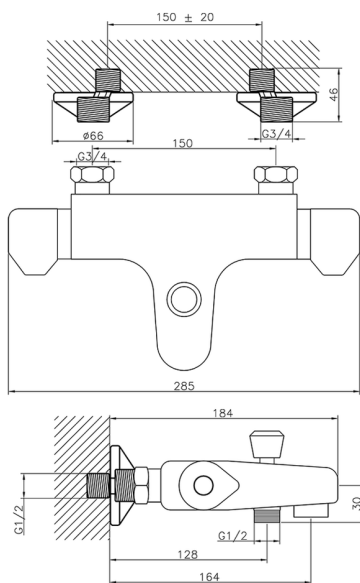

Thermostatic

The Huber thermostatic is your personal water manager, helping you to handle, control and save water and energy.

2026-06-13