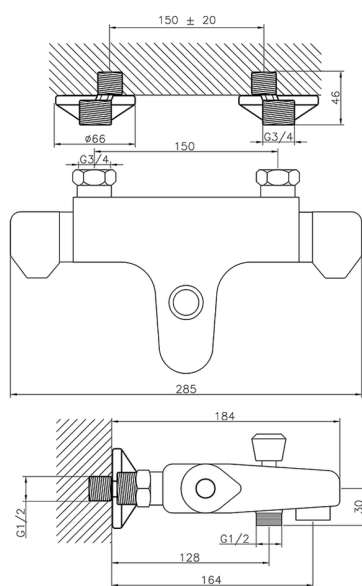

Thermostatic

The Huber thermostatic is your personal water manager, helping you to handle, control and save water and energy.

2026-01-13