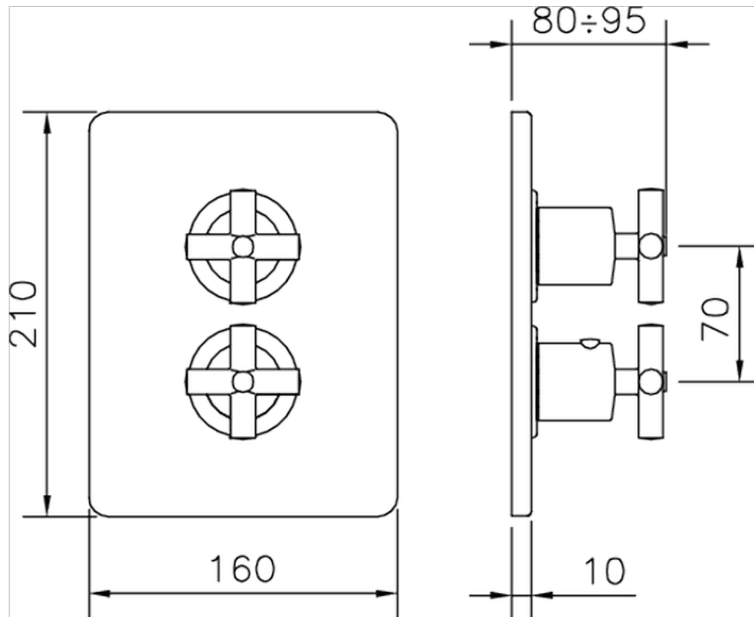

Exposed part for 1-outlet con.thermo.shower valve SUITE_SU007300

SU007300

<https://en.huberitalia.com/exposed-part-for-1-outlet-con-thermo-shower-valve-suite-su007300>

Piastra/Plate/Plaque/Platte/Placa

2-3mm: XX 25-40 YY 76-91

10 mm: XX 16-31 YY 65-80

ZB007361

<https://en.huberitalia.com/1-outlet-concealed-thermostatic-shower-valve-concealed-zb007361>

Piastra/Plate/Plaque/Platte/Placa

2-3mm: XX 25-40 YY 76-91

10 mm: XX 16-31 YY 65-80