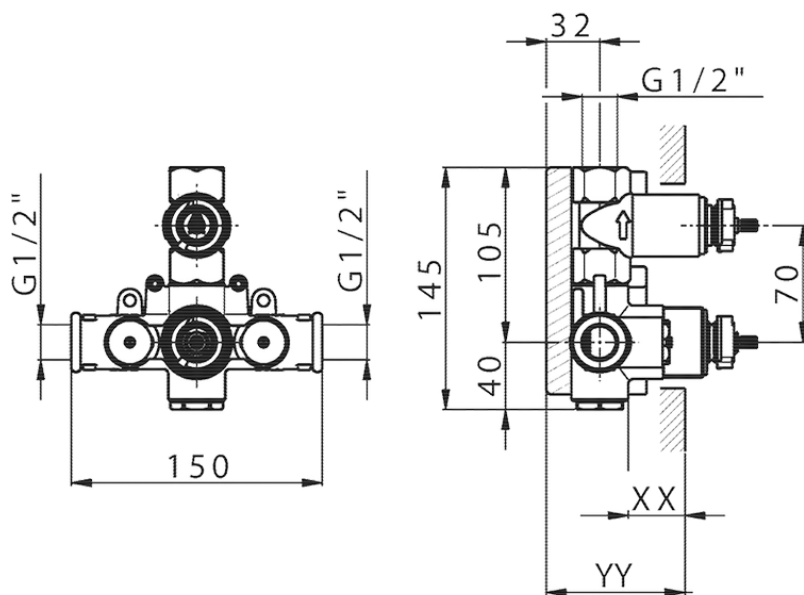

Exposed part for 1-outlet con.thermo.shower valve SUITE_SU007300

SU007300

<https://en.huberitalia.com/exposed-part-for-1-outlet-con-thermo-shower-valve-suite-su007300>

Piastra/Plate/Plaque/Platte/Placa

2-3mm: XX 25-40 YY 76-91

10 mm: XX 16-31 YY 65-80

ZB007361

<https://en.huberitalia.com/1-outlet-concealed-thermostatic-shower-valve-concealed-zb007361>

Piastra/Plate/Plaque/Platte/Placa

2-3mm: XX 25-40 YY 76-91

10 mm: XX 16-31 YY 65-80

ZB007301

<https://en.huberitalia.com/1-outlet-concealed-thermostatic-shower-valve-concealed-zb007301>

2024-11-22