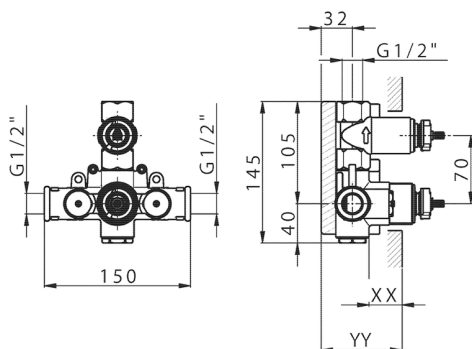

2-3mm: XX 25-40 YY 76-91

10 mm: XX 16-31 YY 65-80

Thermostatic

The Huber thermostatic is your personal water manager, helping you to handle, control and save water and energy.

1-outlet Concealed thermostatic shower valve CONCEALED_ZB007301

MODEL **ZB007301**

1-outlet Concealed thermostatic shower valve, with stopvalve, without trim kit

AVAILABLE FINISHINGS

CHARACTERISTICS

| | |
|---------------------------------------|------------------|
| Installation | Concealed |
| Cartridge Spare Parts | 24.04A.PP |
| 8x20 Plus P Thermostatic Valve | |
| Concealed | 1 |

Piastra/Plate/Plaque/Platte/Placa

2-3mm: XX 25-40 YY 76-91

10 mm: XX 16-31 YY 65-80

Thermostatic

The Huber thermostatic is your personal water manager, helping you to handle, control and save water and energy.