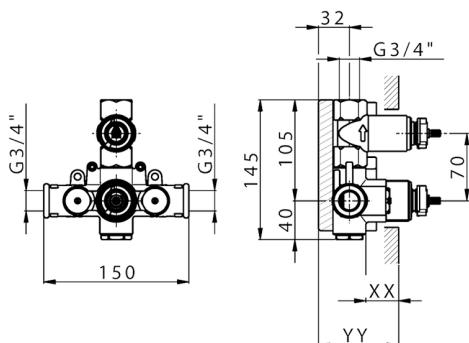

Piastra/Plate/Plaque/Platte/Placa

2-3mm: XX 25-40 YY 76-91

10 mm: XX 16-31 YY 65-80

Thermostatic

The Huber thermostatic is your personal water manager, helping you to handle, control and save water and energy.