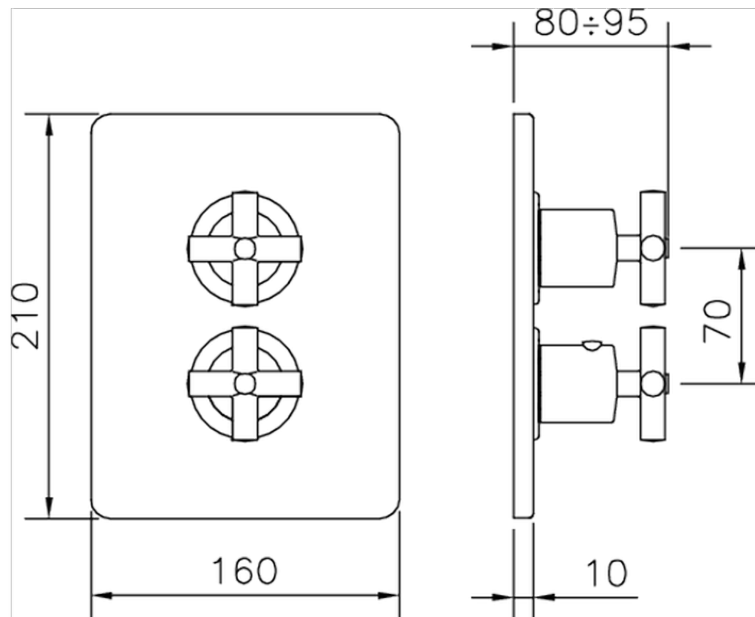

Exposed part for 1-outlet con.thermo.shower valve SUITE_SU007300

SU007300

<https://en.huberitalia.com/exposed-part-for-1-outlet-con-thermo-shower-valve-suite-su007300>

Piastra/Plate/Plaque/Platte/Placa

2-3mm: XX 25-40 YY 76-91

10 mm: XX 16-31 YY 65-80

ZB007361

<https://en.huberitalia.com/1-outlet-concealed-thermostatic-shower-valve-concealed-zb007361>

Piastra/Plate/Plaque/Platte/Placa

2-3mm: XX 25-40 YY 76-91

10 mm: XX 16-31 YY 65-80