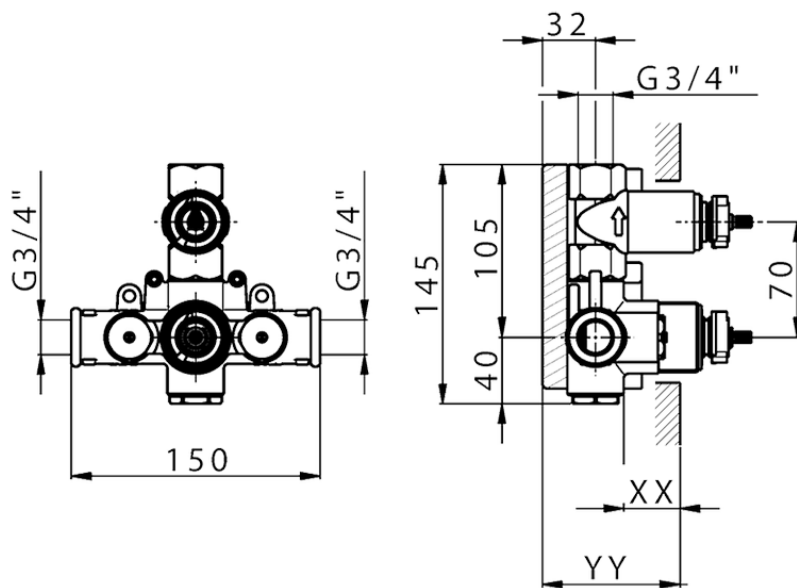

Exposed part for 1-outlet con.thermo.shower valve SUITE_SU007300

SU007300

<https://en.huberitalia.com/exposed-part-for-1-outlet-con-thermo-shower-valve-suite-su007300>

Piastra/Plate/Plaque/Platte/Placa

2-3mm: XX 25-40 YY 76-91

10 mm: XX 16-31 YY 65-80

ZB007361

<https://en.huberitalia.com/1-outlet-concealed-thermostatic-shower-valve-concealed-zb007361>

Piastra/Plate/Plaque/Platte/Placa

2-3mm: XX 25-40 YY 76-91

10 mm: XX 16-31 YY 65-80

ZB007301

<https://en.huberitalia.com/1-outlet-concealed-thermostatic-shower-valve-concealed-zb007301>

2024-11-24