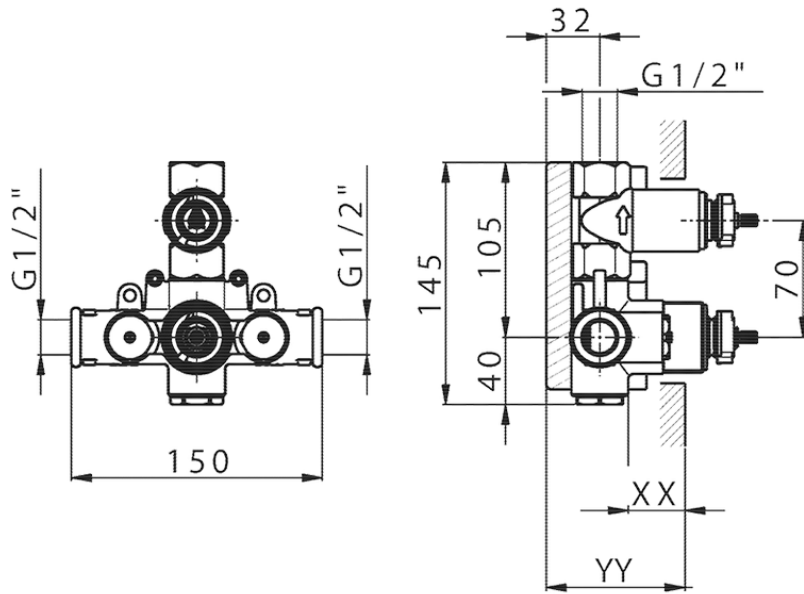

Exposed part for 1-outlet con.thermo.shower valve SUITE_SU007300

SU007300

<https://en.huberitalia.com/exposed-part-for-1-outlet-con-thermo-shower-valve-suite-su007300>

Piastra/Plate/Plaque/Platte/Placa

2-3mm: XX 25-40 YY 76-91

10 mm: XX 16-31 YY 65-80

ZB007361

<https://en.huberitalia.com/1-outlet-concealed-thermostatic-shower-valve-concealed-zb007361>

Piastra/Plate/Plaque/Platte/Placa

2-3mm: XX 25-40 YY 76-91

10 mm: XX 16-31 YY 65-80

ZB007301

<https://en.huberitalia.com/1-outlet-concealed-thermostatic-shower-valve-concealed-zb007301>

2024-11-24