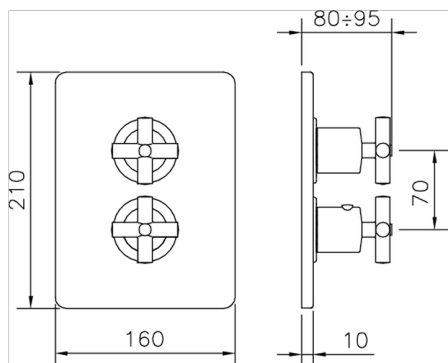

CHARACTERISTICS

Installation **Concealed**
Required concealed parts **ZB007361**
ZB007301

Thermostatic

The Huber thermostatic is your personal water manager, helping you to handle, control and save water and energy.