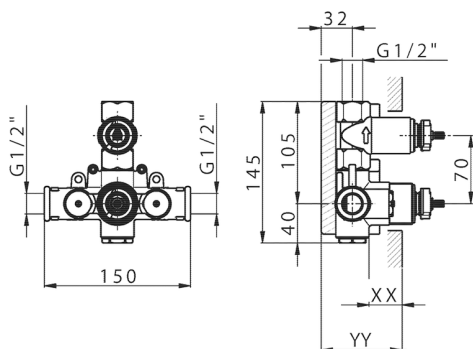

CHARACTERISTICS

Installation	Concealed
Cartridge Spare Parts	23.51A.HF
HF Thermostatic Valve	
Concealed	1

Piastra/Plate/Plaque/Platte/Placa

2-3mm: XX 25-40 YY 76-91

10 mm: XX 16-31 YY 65-80

Thermostatic

The Huber thermostatic is your personal water manager, helping you to handle, control and save water and energy.

1-outlet Concealed thermostatic shower valve CONCEALED_ZB007301

MODEL **ZB007301**

1-outlet Concealed thermostatic shower valve, with stopvalve, without trim kit

AVAILABLE FINISHINGS

CHARACTERISTICS

Installation	Concealed
Cartridge Spare Parts	24.04A.PP
8x20 Plus P Thermostatic Valve	
Concealed	1

Piastra/Plate/Plaque/Platte/Placa

2-3mm: XX 25-40 YY 76-91

10 mm: XX 16-31 YY 65-80

Thermostatic

The Huber thermostatic is your personal water manager, helping you to handle, control and save water and energy.