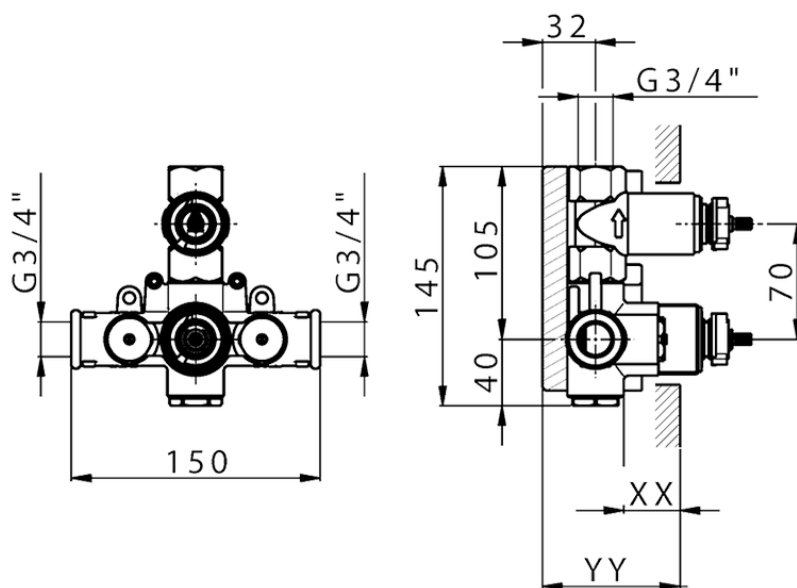

Exposed part for 1-outlet con.thermo.shower valve SUITE_SU007300

SU007300

<https://en.huberitalia.com/exposed-part-for-1-outlet-con-thermo-shower-valve-suite-su007300>

Piastra/Plate/Plaque/Platte/Placa

2-3mm: XX 25-40 YY 76-91

10 mm: XX 16-31 YY 65-80

ZB007361

<https://en.huberitalia.com/1-outlet-concealed-thermostatic-shower-valve-concealed-zb007361>

Piastra/Plate/Plaque/Platte/Placa

2-3mm: XX 25-40 YY 76-91

10 mm: XX 16-31 YY 65-80

ZB007301

<https://en.huberitalia.com/1-outlet-concealed-thermostatic-shower-valve-concealed-zb007301>

2024-11-21