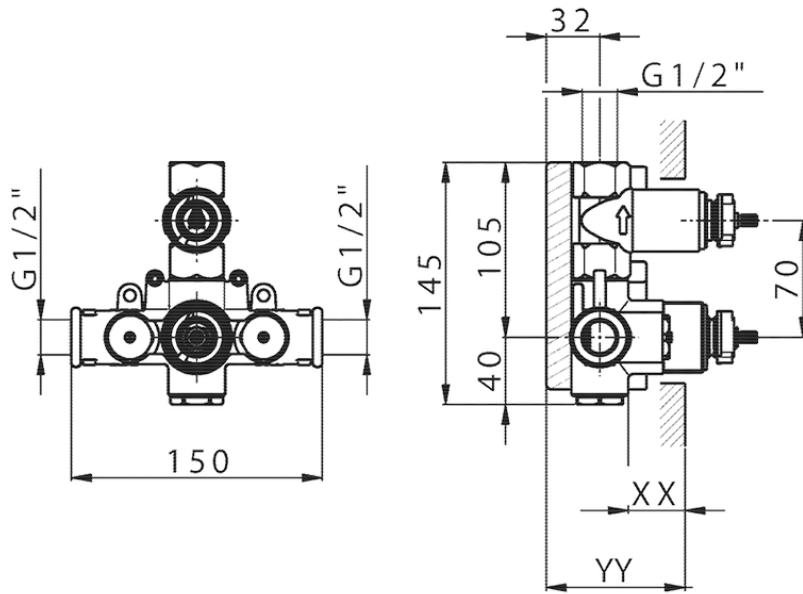

Exposed part for 1-outlet con.thermo.shower valve SUITE_SU007300

SU007300

<https://en.huberitalia.com/exposed-part-for-1-outlet-con-thermo-shower-valve-suite-su007300>

Piastra/Plate/Plaque/Platte/Placa

2-3mm: XX 25-40 YY 76-91

10 mm: XX 16-31 YY 65-80

ZB007361

<https://en.huberitalia.com/1-outlet-concealed-thermostatic-shower-valve-concealed-zb007361>

Piastra/Plate/Plaque/Platte/Placa

2-3mm: XX 25-40 YY 76-91

10 mm: XX 16-31 YY 65-80

ZB007301

<https://en.huberitalia.com/1-outlet-concealed-thermostatic-shower-valve-concealed-zb007301>

2024-11-21