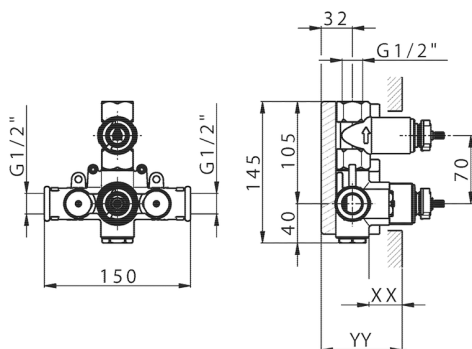

CHARACTERISTICS

Installation	Concealed
Cartridge Spare Parts	23.51A.HF
HF Thermostatic Valve	
Concealed	1

Piastra/Plate/Plaque/Platte/Placa

2-3mm: XX 25-40 YY 76-91

10 mm: XX 16-31 YY 65-80

Thermostatic

The Huber thermostatic is your personal water manager, helping you to handle, control and save water and energy.

1-outlet Concealed thermostatic shower valve CONCEALED_ZB007301

MODEL **ZB007301**

1-outlet Concealed thermostatic shower valve, with stopvalve, without trim kit

AVAILABLE FINISHINGS

04 04 Without finishing

CHARACTERISTICS

Installation **Concealed**

Cartridge Spare Parts **24.04A.PP**

8x20 Plus P Thermostatic Valve

Concealed **1**

Piastra/Plate/Plaque/Platte/Placa

2-3mm: XX 25-40 YY 76-91

10 mm: XX 16-31 YY 65-80