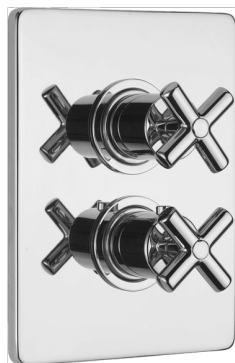

Exposed part for 1-outlet con.thermo.shower valve SUITE_SU007300

MODEL **SU007300**

Exposed part for 1-outlet thermostatic mixer, with stopvalve, without concealed part, for items ZB007301-ZB007361

AVAILABLE FINISHINGS

-  **21** 21 Chrome
-  **40** 40 Matt Black
-  **2F** 2F Brushed Nickel
-  **2W** 2W Brushed Gold

CHARACTERISTICS

Installation **Concealed**
 Required concealed parts **ZB007361**
ZB007301

Thermostatic

The Huber thermostatic is your personal water manager, helping you to handle, control and save water and energy.

1-outlet Concealed thermostatic shower valve CONCEALED_ZB007361

MODEL **ZB007361**

1-outlet Concealed thermostatic shower valve, stopvalve with 3/4" outlet, without trim kit

AVAILABLE FINISHINGS

04 04 Without finishing

1-outlet Concealed thermostatic shower valve CONCEALED_ZB007301

MODEL **ZB007301**

1-outlet Concealed thermostatic shower valve, with stopvalve, without trim kit

AVAILABLE FINISHINGS

04 04 Without finishing