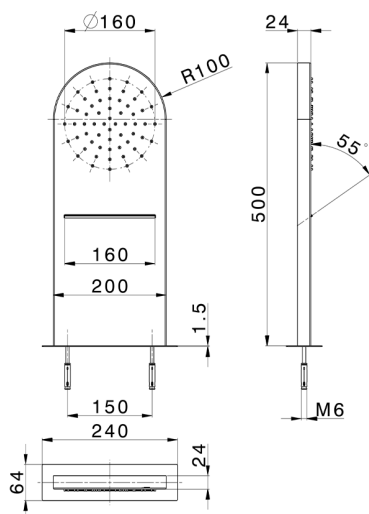

Wall-mounted rectangular round showerhead ZEN_ZS122030

MODEL **ZS122030**

Wall-mounted rectangular round showerhead, rain, waterfall functions, Stainless Steel AISI 304

AVAILABLE FINISHINGS

- **40** 40 Matt Black
- **4Q** 4Q Matt White
- **D1** D1 Brushed Inox
- **D2** D2 Polished Inox

CHARACTERISTICS

2024-12-19