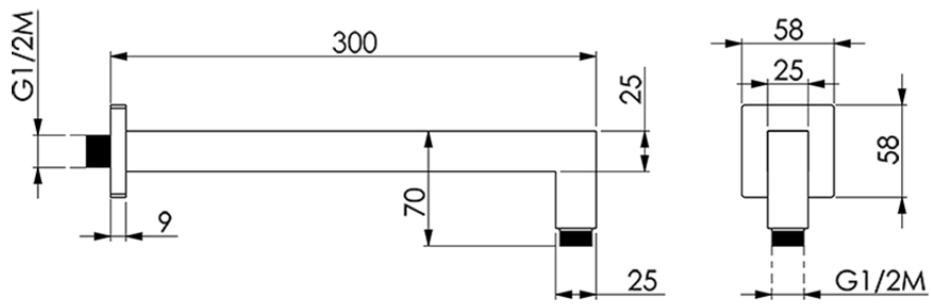

Shower arm SHOWER_SS013340

SS013340

<https://en.huberitalia.com/shower-arm-shower-ss013340>

2024-12-18