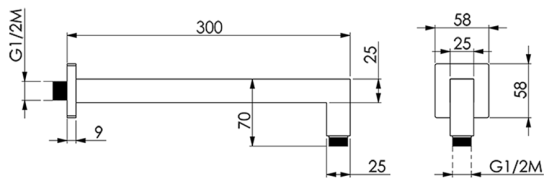

Shower arm SHOWER_SS013340

MODEL **SS013340**

Shower arm, 25x25x300 mm, Brass

AVAILABLE FINISHINGS

- **21** 21 Chrome
- **2B** 2B Polished Nickel
- **2F** 2F Brushed Nickel
- **40** 40 Matt Black
- **4Q** 4Q Matt White

CHARACTERISTICS

2024-12-18