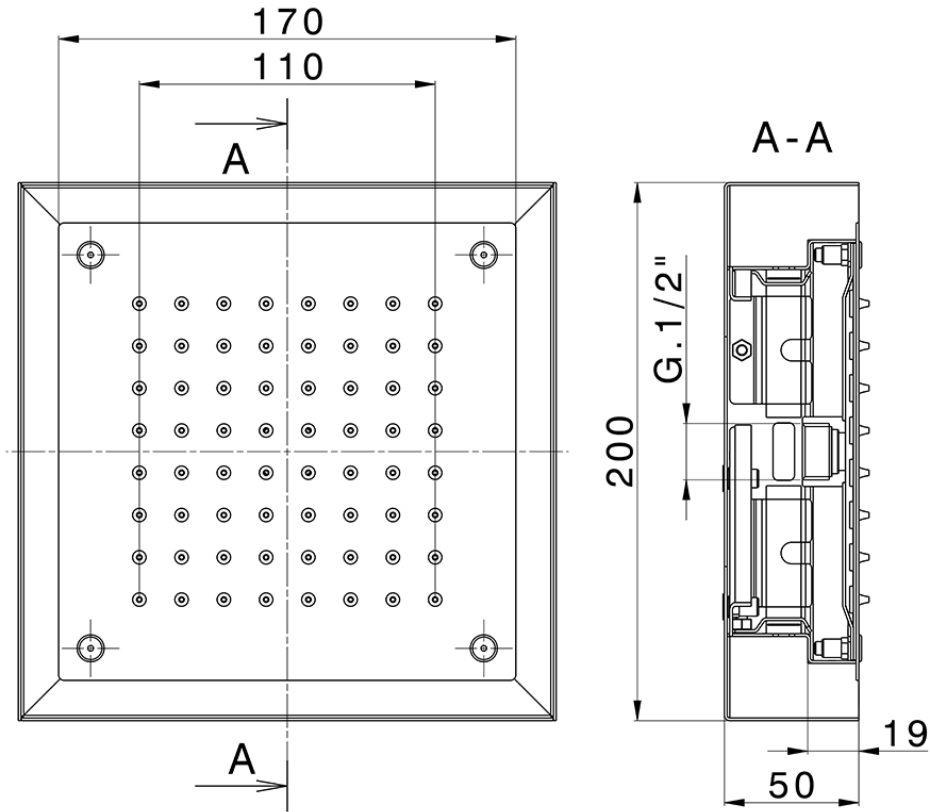

## 200x200 mm Chromotherapy Ceiling showerhead ZEN\_ZS1C0245

ZS1C0245

<https://en.huberitalia.com/200x200-mm-chromotherapy-ceiling-showerhead-zen-zs1c0245>

2024-11-15