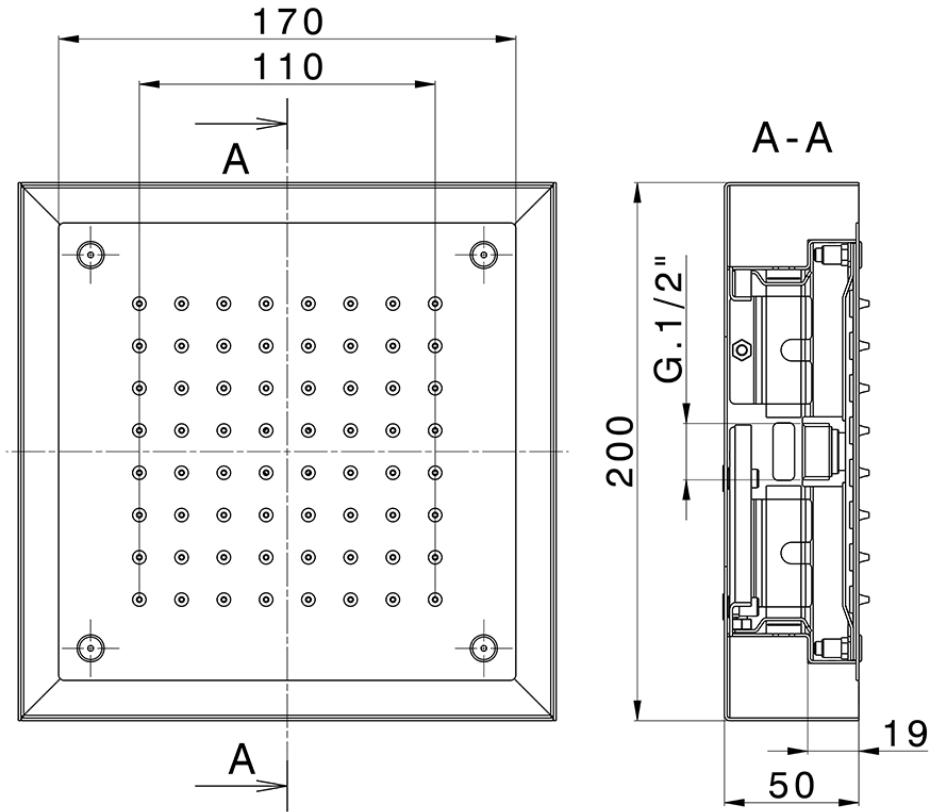

200x200 mm Chromotherapy Ceiling showerhead ZEN_ZS1C0245

ZS1C0245

<https://en.huberitalia.com/200x200-mm-chromotherapy-ceiling-showerhead-zen-zs1c0245>

2024-11-15