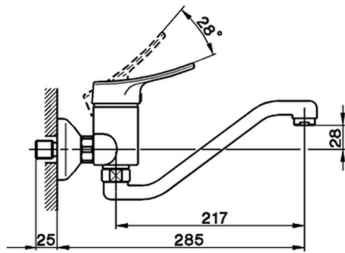

Exposed single lever sink mixer KITCHEN_FU700430

MODEL **FU700430**

Exposed single lever sink mixer, swivel spout

AVAILABLE FINISHINGS

CHARACTERISTICS

Cartridge Spare Parts **ZZ92909000**

43 mm Cartridge

2025-01-09