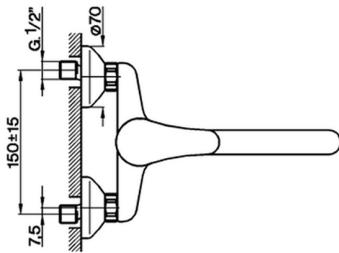

Exposed single lever sink mixer KITCHEN_FU700430

MODEL **FU700430**

Exposed single lever sink mixer, swivel spout

AVAILABLE FINISHINGS

CHARACTERISTICS

Cartridge Spare Parts **ZZ92909000**

43 mm Cartridge

2025-01-09