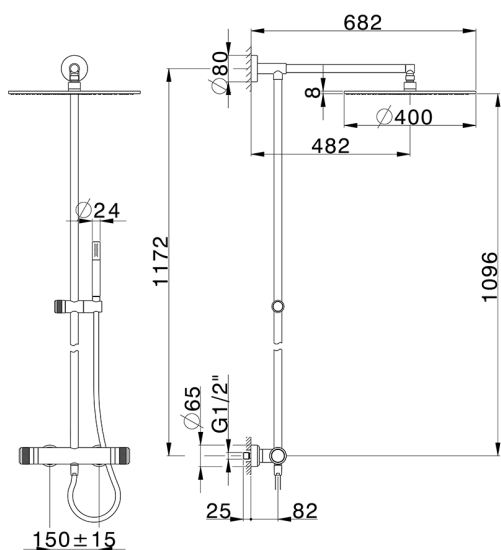

2-function Thermostatic shower set COLUMNS_CRC78030

MODEL **CRC78030**

2-function Thermostatic shower set, 2-outlet devia stop, not adjustable column, sliding handshower holder, Brass D.24mm minimalistic one spray handshower, D.400 mm 8 mm Brass thick round showerhead, 150 cm SUPREME smooth flexible hose

AVAILABLE FINISHINGS

-  **21** 21 Chrome
-  **2F** 2F Brushed Nickel
-  **2Q** 2Q Black Titanium

CHARACTERISTICS

Cartridge Spare Parts **22.04A.AR - ZZ97279004**

Argo 2 (long filter) Thermostatic Valve

DeviaStop

The Huber Devia Stop technology allows to adjust the water flow and to direct it to the selected output point (overhead soaker, hand shower, etc).

SafeTouch

The Huber SafeTouch system maintains the mixer body cool to the touch during operation.