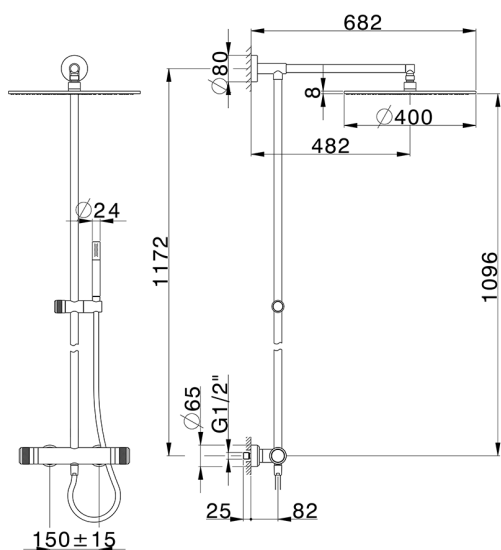

## 2-function Thermostatic shower set COLUMNS\_CRC78030

MODEL **CRC78030**

2-function Thermostatic shower set, 2-outlet devia stop, not adjustable column, sliding handshower holder, Brass D.24mm minimalistic one spray handshower, D.400 mm 8 mm Brass thick round showerhead, 150 cm SUPREME smooth flexible hose

### CHARACTERISTICS

Cartridge Spare Parts **22.04A.AR - ZZ97279004**

**Argo 2 (long filter) Thermostatic Valve**

#### DeviaStop

The Huber Devia Stop technology allows to adjust the water flow and to direct it to the selected output point (overhead soaker, hand shower, etc).