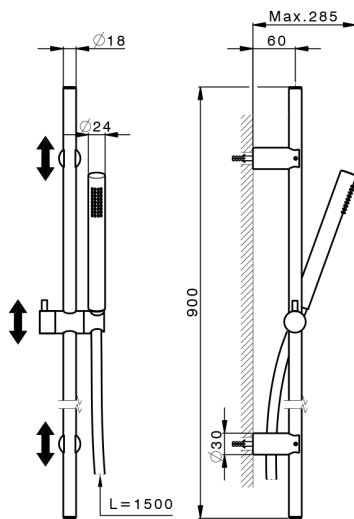

Lynox showerset LYNOX_SS010620

MODEL **SS010620**

Lynox showerset, 90 cm sliding rail bar with sliding bracket, D.22 mm INOX minimalistic one spray handshower, 150 cm stainless steel flexible hose, Inox AISI 316L

AVAILABLE FINISHINGS

D1 D1 Brushed Inox

CHARACTERISTICS

2026-05-31