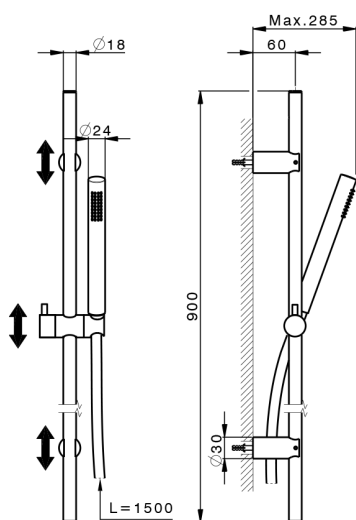

Lynox showerset LYNOX_SS010620

MODEL **SS010620**

Lynox showerset, 90 cm sliding rail bar with sliding bracket, D.22 mm INOX minimalistic one spray handshower, 150 cm stainless steel flexible hose, Inox AISI 316L

AVAILABLE FINISHINGS

D1 D1 Brushed Inox

CHARACTERISTICS

2026-04-05