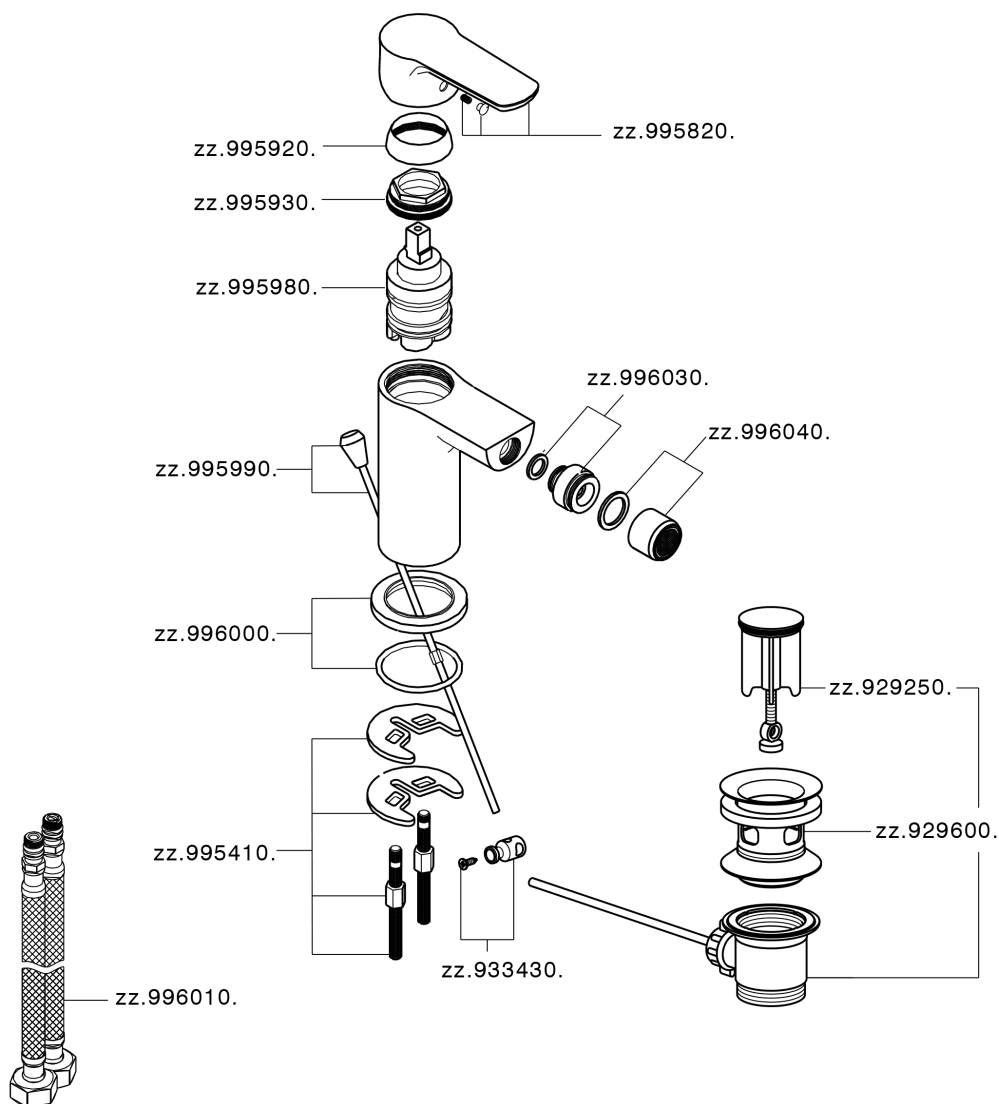

Single lever bidet mixer SATURNO_SN000554

MODEL **SN000554**

Single lever bidet mixer, with 1" 1/4 automatic pop-up waste, G.3/8" stainless steel flexible hoses

AVAILABLE FINISHINGS

21 21 Chrome

CHARACTERISTICS

Cartridge Spare Parts **ZZ99750000**

35 mm Cartridge

Single lever bidet mixer SATURNO_SN000554

SN000554

<https://en.huberitalia.com/single-lever-bidet-mixer-saturno-sn000554>

2024-12-22