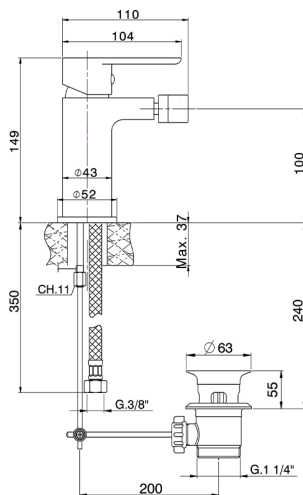

Single lever bidet mixer SATURNO_SN000554

MODEL **SN000554**

Single lever bidet mixer, with 1" 1/4 automatic pop-up waste, G.3/8" stainless steel flexible hoses

AVAILABLE FINISHINGS

21 21 Chrome

CHARACTERISTICS

Cartridge Spare Parts **ZZ99750000**

35 mm Cartridge

Single lever bidet mixer SATURNO_SN000554

SN000554

<https://en.huberitalia.com/single-lever-bidet-mixer-saturno-sn000554>

2024-12-22