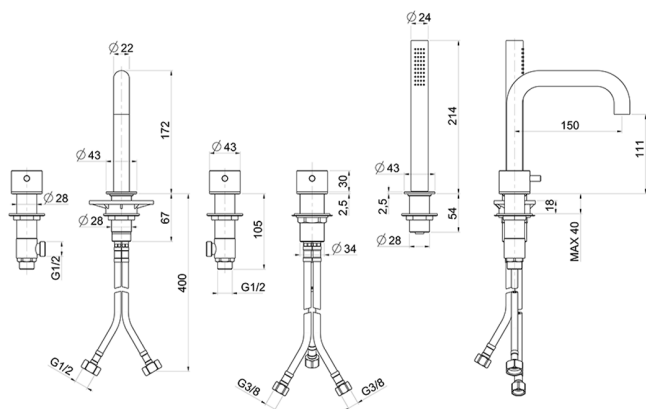

## Deck-mounted 5-hole bath mixer LYNOX\_LX000260

MODEL **LX000260**

Deck-mounted 5-hole bath mixer, 2-outlet diverter, with water spout, D.24 mm INOX minimalistic one spray handshower, 150 cm pull-out flexible hose - INOX AISI 316L

AVAILABLE FINISHINGS

**D1** D1 Brushed Inox

CHARACTERISTICS

Cartridge Spare Parts **ZZ97179000**

**35 mm Cartridge**

2024-12-18