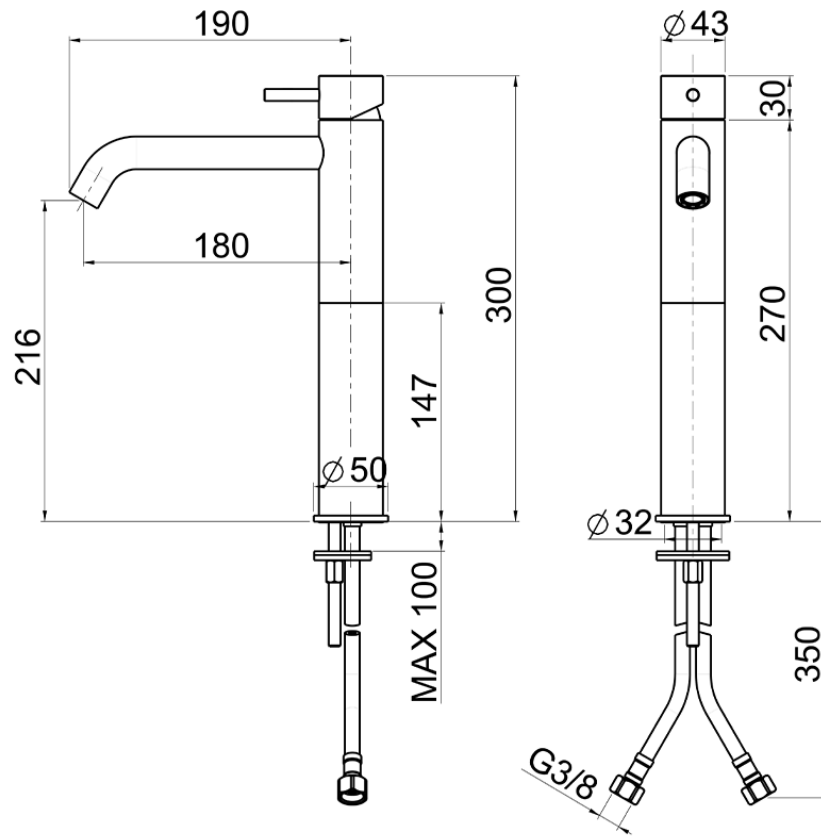

Single lever tall washbasin mixer LYNOX\_LX003544

LX003544

<https://en.huberitalia.com/single-lever-tall-washbasin-mixer-lynox-lx003544>

2024-12-22