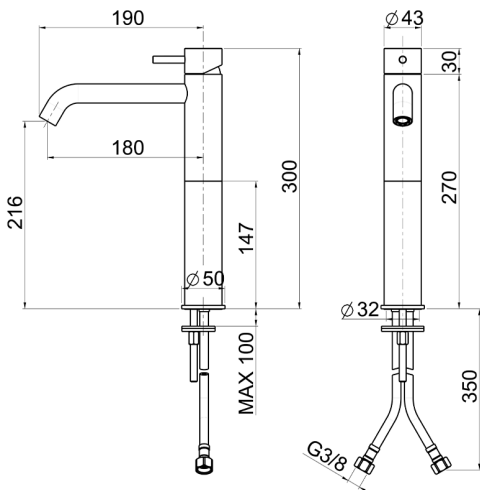

Single lever tall washbasin mixer LYNOX_LX003544

MODEL **LX003544**

Single lever tall washbasin mixer, without waste, G.3/8" stainless steel flexible hoses, Inox AISI 316L

AVAILABLE FINISHINGS

D1 D1 Brushed Inox

CHARACTERISTICS

Cartridge Spare Parts **ZZ99511000**

30 mm Cartridge

2024-12-22