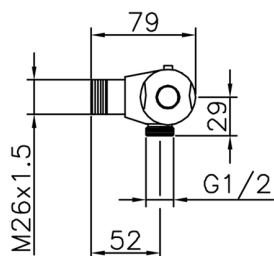

Thermostatic shower mixer CLINIC&TECHNICAL_56.75H.

MODEL **56.75H.**

Thermostatic shower mixer, without shower set, 160 mm center, 1/2" M Flexible connection

AVAILABLE FINISHINGS

CR CR Chrome

CHARACTERISTICS

Cartridge Spare Parts **22.03A.AR - ZZ97080004**

Argo 1 (short filter) Thermostatic Valve

Thermostatic

The Huber thermostatic is your personal water manager, helping you to handle, control and save water and energy.