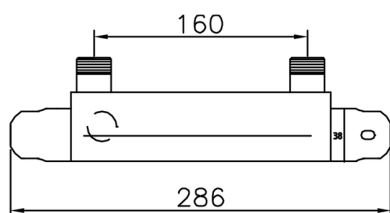

Thermostatic shower mixer CLINIC&TECHNICAL_56.75H.

MODEL **56.75H.**

Thermostatic shower mixer, without shower set, 160 mm center, 1/2" M Flexible connection

AVAILABLE FINISHINGS

CR CR Chrome

CHARACTERISTICS

Cartridge Spare Parts **22.03A.AR - ZZ97080004**

Argo 1 (short filter) Thermostatic Valve

Thermostatic

The Huber thermostatic is your personal water manager, helping you to handle, control and save water and energy.