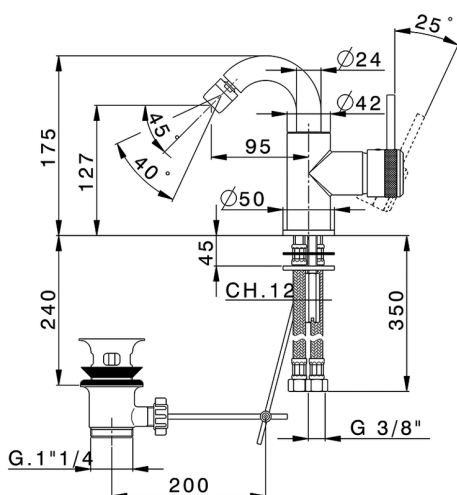

## Single lever bidet mixer EnergySave CHRONOS\_CR002555

MODEL **CR002555**

Single lever bidet mixer EnergySave, swivel spout, with 1"1/4 automatic pop-up waste, G.3/8" stainless steel flexible hose

### CHARACTERISTICS

Cartridge Spare Parts **ZZ95409000**

**35 mm Cartridge**

### EcoStop

EcoStop feature limits water flow to approximately 50% of maximum output with one point of resistance on setting. Push slightly past the middle stop only when full water output is required. This will save water up to 50%.