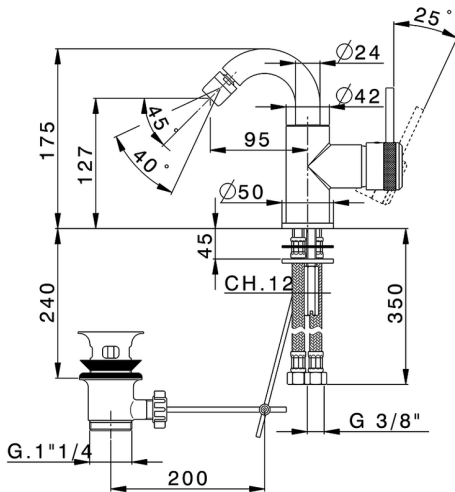

## Single lever bidet mixer EnergySave CHRONOS\_CR002555

MODEL **CR002555**

Single lever bidet mixer EnergySave, swivel spout, with 1"1/4 automatic pop-up waste, G.3/8" stainless steel flexible hose

### CHARACTERISTICS

Cartridge Spare Parts **ZZ95409000**

**35 mm Cartridge**

### EcoStop

EcoStop feature limits water flow to approximately 50% of maximum output with one point of resistance on setting. Push slightly past the middle stop only when full water output is required. This will save water up to 50%.