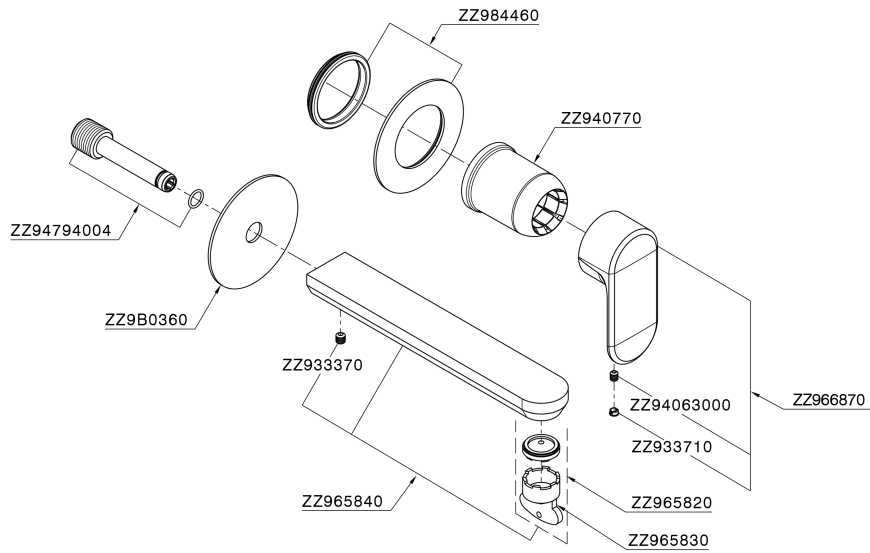

## Exposed part for single lever washbasin valve LEVITY\_LY005516

LY005516

<https://en.huberitalia.com/exposed-part-for-single-lever-washbasin-valve-levity-ly005516>

Concealed single lever washbasin mixer Easy-Box CONCEALED\_ZB002450

ZB002450

<https://en.huberitalia.com/concealed-single-lever-washbasin-mixer-easy-box-concealed-zb002450>

2024-12-22