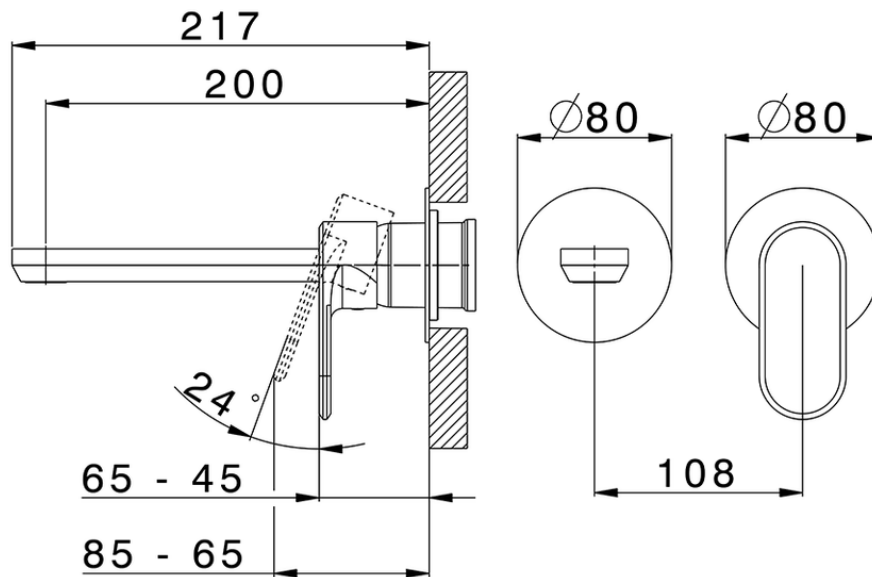

Exposed part for single lever washbasin valve LEVITY_LY005516

LY005516

<https://en.huberitalia.com/exposed-part-for-single-lever-washbasin-valve-levity-ly005516>

Piastra/Plate/Plaque/Platte/Placa

2-3mm: XX 56-76

10mm: XX 48-68