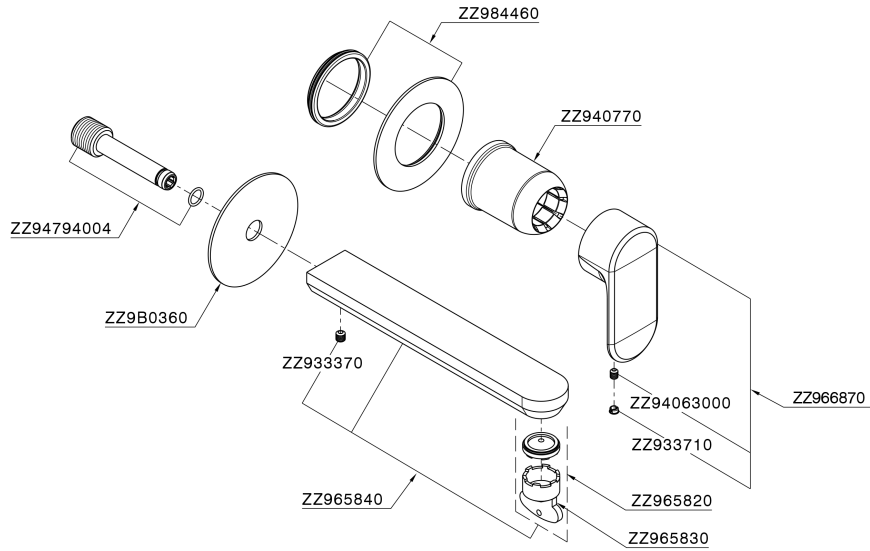

Exposed part for single lever washbasin valve LEVITY_LY005516

LY005516

<https://en.huberitalia.com/exposed-part-for-single-lever-washbasin-valve-levity-ly005516>

Concealed single lever washbasin mixer Easy-Box CONCEALED_ZB002450

ZB002450

<https://en.huberitalia.com/concealed-single-lever-washbasin-mixer-easy-box-concealed-zb002450>

2024-12-04