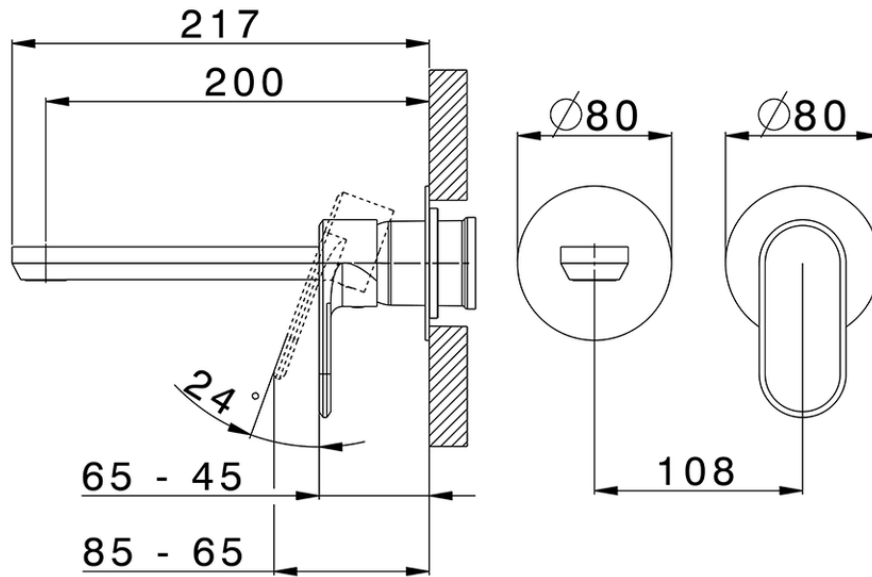

## Exposed part for single lever washbasin valve LEVITY\_LY005516

LY005516

<https://en.huberitalia.com/exposed-part-for-single-lever-washbasin-valve-levity-ly005516>

Piastra/Plate/Plaque/Platte/Placa

2-3mm: XX 56-76

10mm: XX 48-68