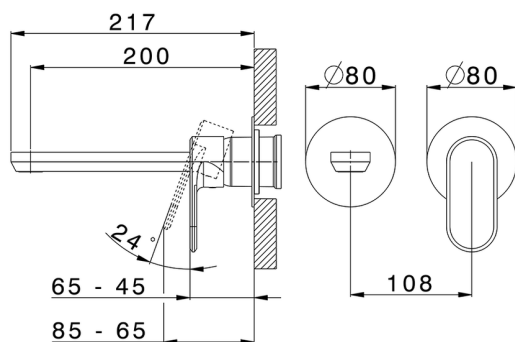

CHARACTERISTICS

Installation **Concealed**
Required concealed parts **ZB002450**