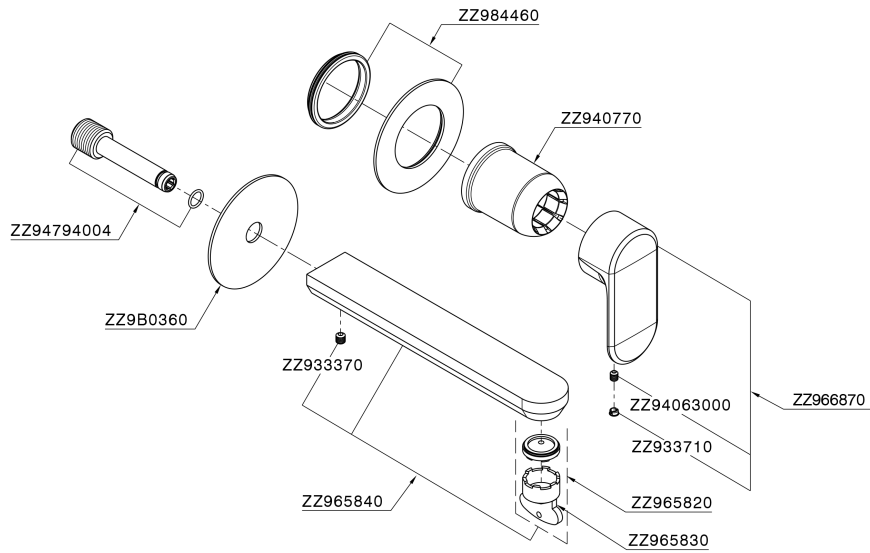

Exposed part for single lever washbasin valve LEVITY_LY005516

MODEL **LY005516**

Exposed part for single lever washbasin valve, without concealed part, spout L.200 mm, for item Easy-Box ZB002450 and art. ZB025510

Exposed part for single lever washbasin valve LEVITY_LY005516

LY005516

<https://en.huberitalia.com/exposed-part-for-single-lever-washbasin-valve-levity-ly005516>

Concealed single lever washbasin mixer Easy-Box CONCEALED_ZB002450

MODEL **ZB002450**

Concealed single lever washbasin mixer
Easy-Box, with protection guard box, without trim kit

AVAILABLE FINISHINGS

CHARACTERISTICS

Concealed **1**
Cartridge Spare Parts **ZZ95409000**
35 mm Cartridge

Piastra/Plate/Plaque/Platte/Placa

2-3mm: XX 56-76

10mm: XX 48-68

EcoStop

EcoStop feature limits water flow to approximately 50% of maximum output with one point of resistance on setting. Push slightly past the middle stop only when full water output is required. This will save water up to 50%.