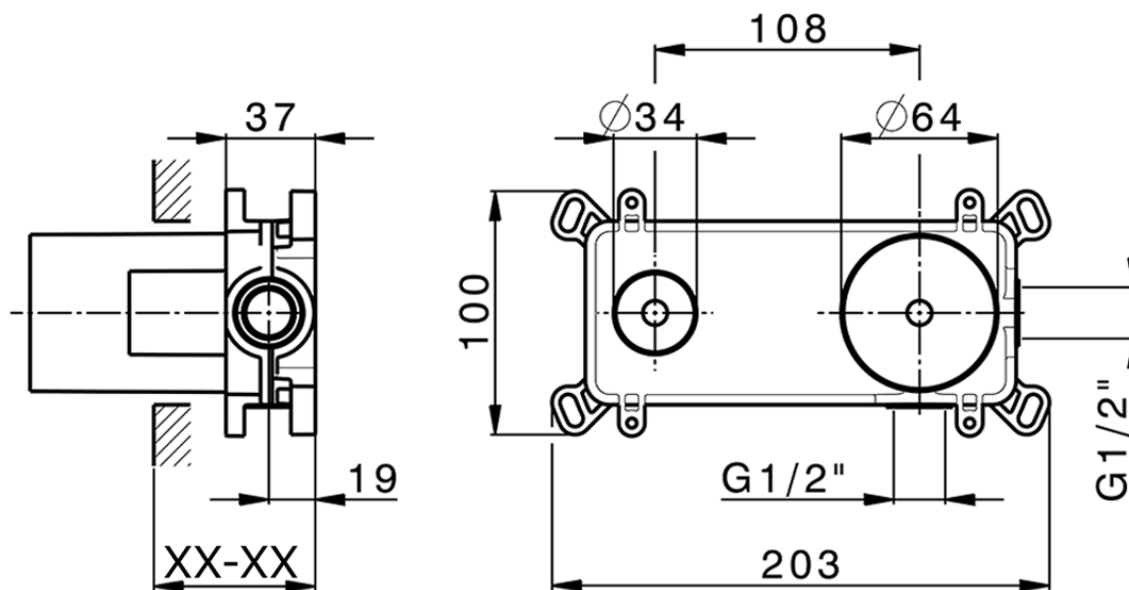

Exposed part for single lever washbasin valve LEVITY_LY005516

LY005516

<https://en.huberitalia.com/exposed-part-for-single-lever-washbasin-valve-levity-ly005516>

Piastra/Plate/Plaque/Platte/Placa

2-3mm: XX 56-76

10mm: XX 48-68