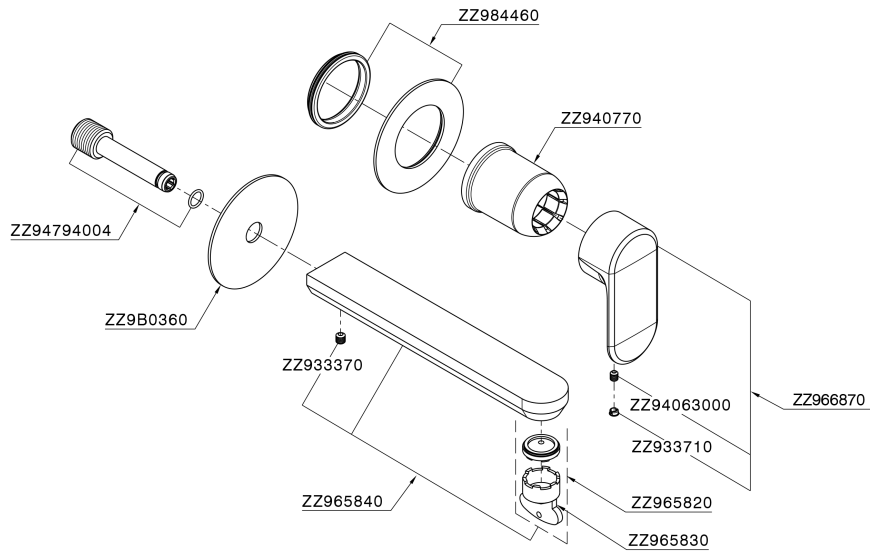

Exposed part for single lever washbasin valve LEVITY_LY005516

LY005516

<https://en.huberitalia.com/exposed-part-for-single-lever-washbasin-valve-levity-ly005516>

Concealed single lever washbasin mixer Easy-Box CONCEALED_ZB002450

ZB002450

<https://en.huberitalia.com/concealed-single-lever-washbasin-mixer-easy-box-concealed-zb002450>

2024-12-22