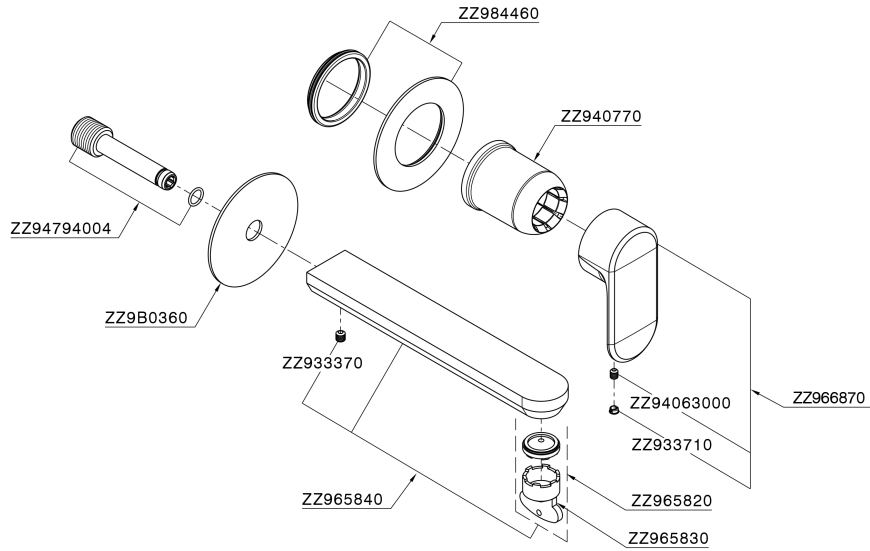

Exposed part for single lever washbasin valve LEVITY_LY005516

MODEL **LY005516**

Exposed part for single lever washbasin valve, without concealed part, spout L.200 mm, for item Easy-Box ZB002450 and art. ZB025510

Exposed part for single lever washbasin valve LEVITY_LY005516

LY005516

<https://en.huberitalia.com/exposed-part-for-single-lever-washbasin-valve-levity-ly005516>

Concealed single lever washbasin mixer Easy-Box CONCEALED_ZB002450

MODEL **ZB002450**

Concealed single lever washbasin mixer
Easy-Box, with protection guard box, without trim kit

AVAILABLE FINISHINGS

CHARACTERISTICS

Concealed **1**
Cartridge Spare Parts **ZZ95409000**
35 mm Cartridge

Piastra/Plate/Plaque/Platte/Placa

2-3mm: XX 56-76

10mm: XX 48-68

EcoStop

EcoStop feature limits water flow to approximately 50% of maximum output with one point of resistance on setting. Push slightly past the middle stop only when full water output is required. This will save water up to 50%.