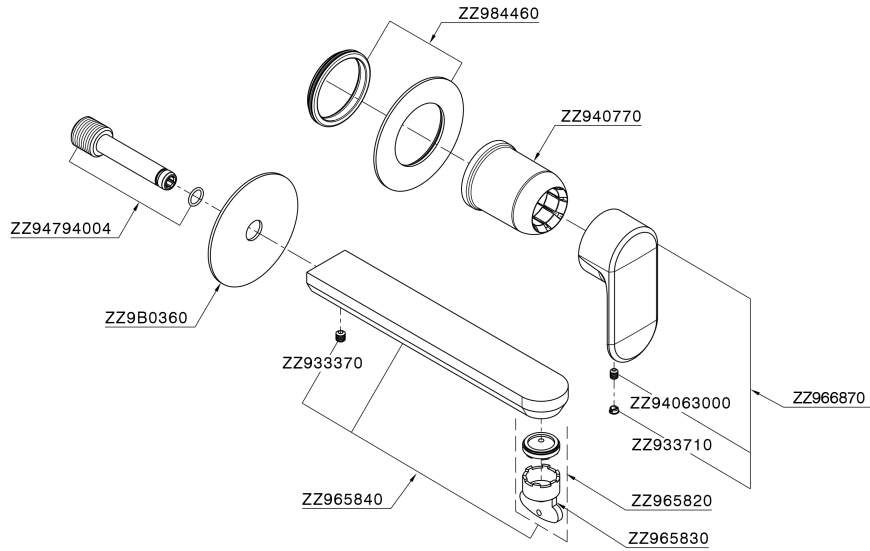

Exposed part for single lever washbasin valve LEVITY_LY005516

LY005516

<https://en.huberitalia.com/exposed-part-for-single-lever-washbasin-valve-levity-ly005516>

Concealed single lever washbasin mixer Easy-Box CONCEALED_ZB002450

ZB002450

<https://en.huberitalia.com/concealed-single-lever-washbasin-mixer-easy-box-concealed-zb002450>

2024-12-22