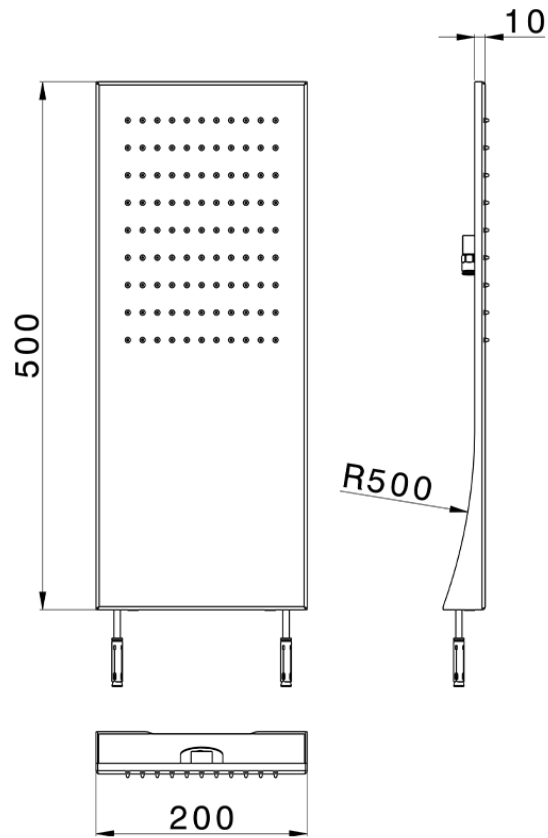

Wall-mounted showerhead ZEN_ZS122080

ZS122080

<https://en.huberitalia.com/wall-mounted-showerhead-zen-zs122080>

2026-06-06