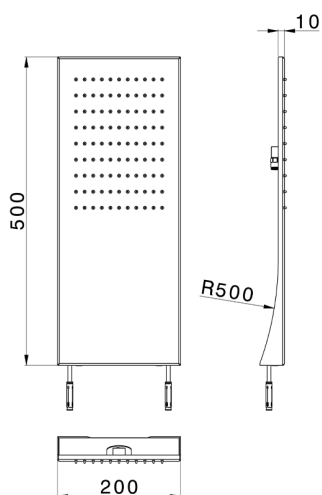

Wall-mounted showerhead ZEN_ZS122080

MODEL **ZS122080**

Wall-mounted showerhead, rain function, Stainless Steel AISI 304

AVAILABLE FINISHINGS

- **D1** D1 Brushed Inox
- **40** 40 Matt Black
- **4Q** 4Q Matt White
- **D2** D2 Polished Inox

CHARACTERISTICS

2026-06-06