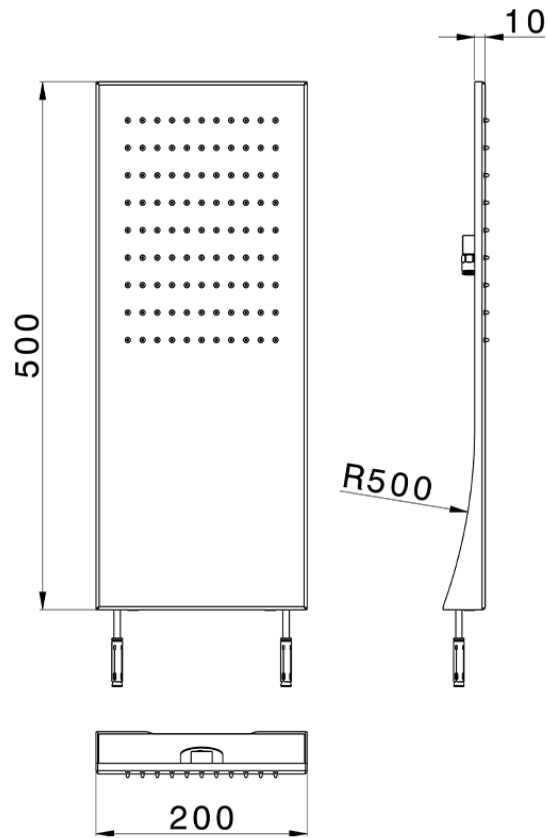

Wall-mounted showerhead ZEN_ZS122080

ZS122080

<https://en.huberitalia.com/wall-mounted-showerhead-zen-zs122080>

2026-06-10