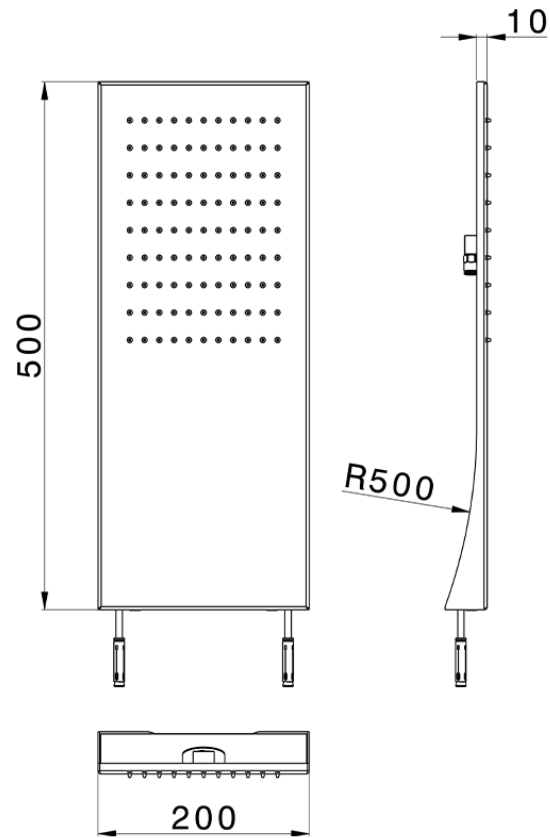

Wall-mounted showerhead ZEN_ZS122080

ZS122080

<https://en.huberitalia.com/wall-mounted-showerhead-zen-zs122080>

2026-05-15