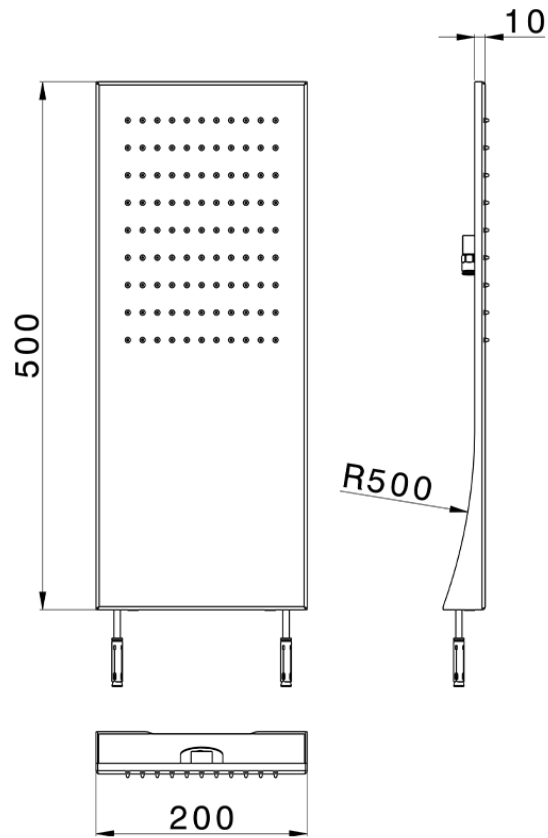

## Wall-mounted showerhead ZEN\_ZS122080

ZS122080

<https://en.huberitalia.com/wall-mounted-showerhead-zen-zs122080>

2026-06-06