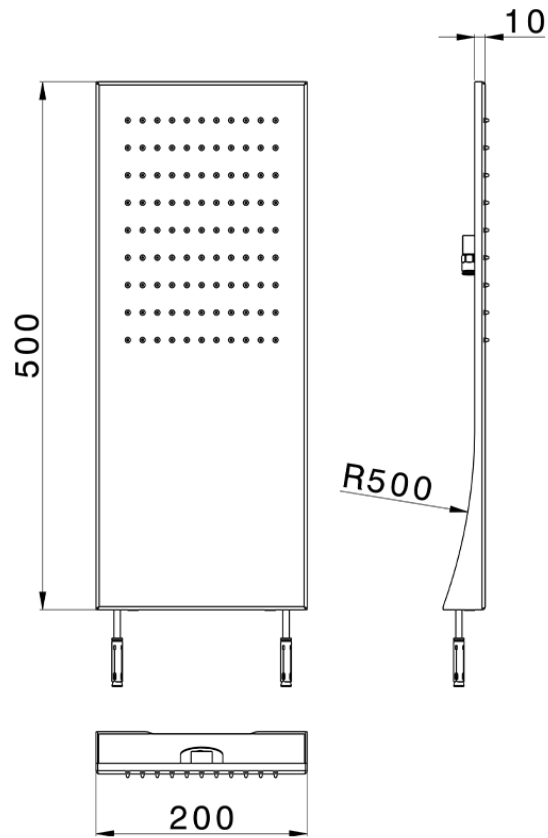

Wall-mounted showerhead ZEN_ZS122080

ZS122080

<https://en.huberitalia.com/wall-mounted-showerhead-zen-zs122080>

2026-05-15