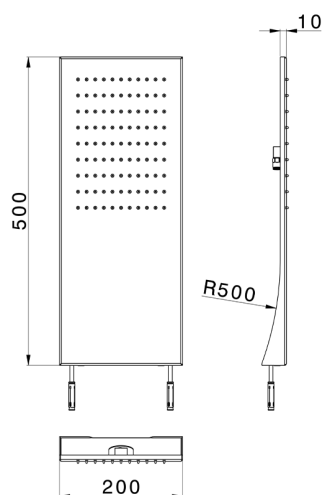

Wall-mounted showerhead ZEN_ZS122080

MODEL **ZS122080**

Wall-mounted showerhead, rain function, Stainless Steel AISI 304

AVAILABLE FINISHINGS

- **D1** D1 Brushed Inox
- **40** 40 Matt Black
- **4Q** 4Q Matt White
- **D2** D2 Polished Inox

CHARACTERISTICS

2026-05-15