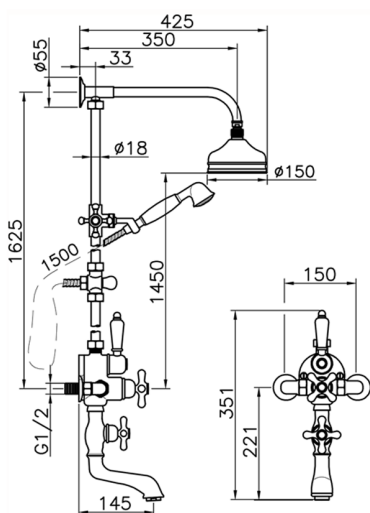

## 3-function Thermostatic shower set CROISSETTE\_592.CS01H.

MODEL **592.CS01H.**

3-function Thermostatic shower set, 2-outlet diverter, not Adjustable Shower Column, 2 Stopvalves, sliding handshower bracket, classic D.53 mm Brass one spray handshower, 150 cm Brass flexible hose, 150 cm Brass flexible hose

### CHARACTERISTICS

Cartridge Spare Parts **24.04A.PP**

**8x20 Plus P Thermostatic Valve**