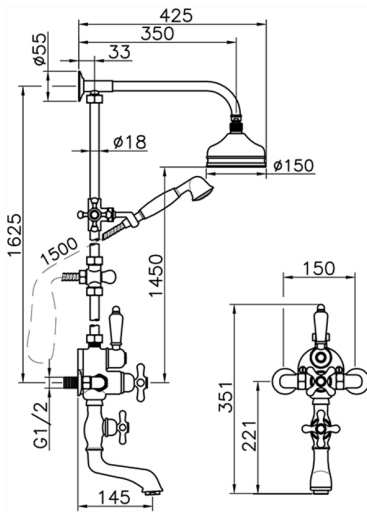

3-function Thermostatic shower set CROISSETTE_592.CS01H.

MODEL **592.CS01H.**

3-function Thermostatic shower set, 2-outlet diverter, not Adjustable Shower Column, 2 Stopvalves, sliding handshower bracket, classic D.53 mm Brass one spray handshower, 150 cm Brass flexible hose, 150 cm Brass flexible hose

AVAILABLE FINISHINGS

-  **AG** AG Antique Gold
-  **BA** BA Old Bronze
-  **CR** CR Chrome
-  **2W** 2W Brushed Gold

CHARACTERISTICS

Cartridge Spare Parts **24.04A.PP**

8x20 Plus P Thermostatic Valve

Thermostatic