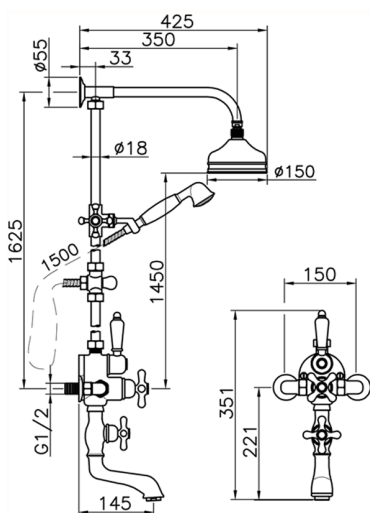

3-function Thermostatic shower set CROISSETTE_592.CS01H.

MODEL **592.CS01H.**

3-function Thermostatic shower set, 2-outlet diverter, not Adjustable Shower Column, 2 Stopvalves, sliding handshower bracket, classic D.53 mm Brass one spray handshower, 150 cm Brass flexible hose, 150 cm Brass flexible hose

AVAILABLE FINISHINGS

-  **AG** AG Antique Gold
-  **BA** BA Old Bronze
-  **CR** CR Chrome
-  **2W** 2W Brushed Gold

CHARACTERISTICS

Cartridge Spare Parts **24.04A.PP**

8x20 Plus P Thermostatic Valve

Thermostatic